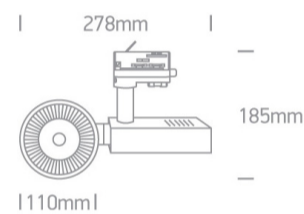

Dimensions