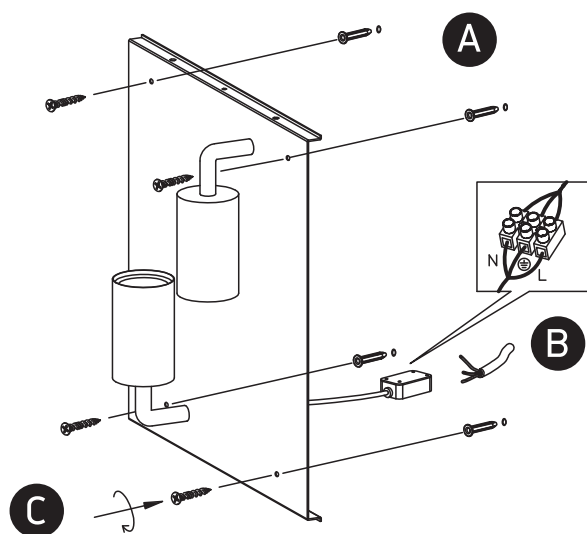

INSTALLATION MANUAL

67406D

100-240V | E27 | 2x40W | IP43 | Stainless steel 201 + glass

Warnings:

1. Make sure that the product is installed properly before connecting to electricity.
2. Do not cover the fitting.
3. Maintenance and installation should only be carried out by a professional electrician.