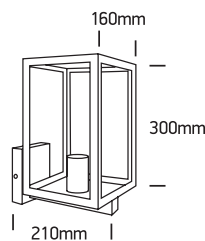

INSTALLATION MANUAL

67406C

100-240V | E27 | 40W | IP43 | Stainless steel 201 + glass

Warnings:

1. Make sure that the product is installed properly before connecting to electricity.
2. Do not cover the fitting.
3. Maintenance and installation should only be carried out by a professional electrician.