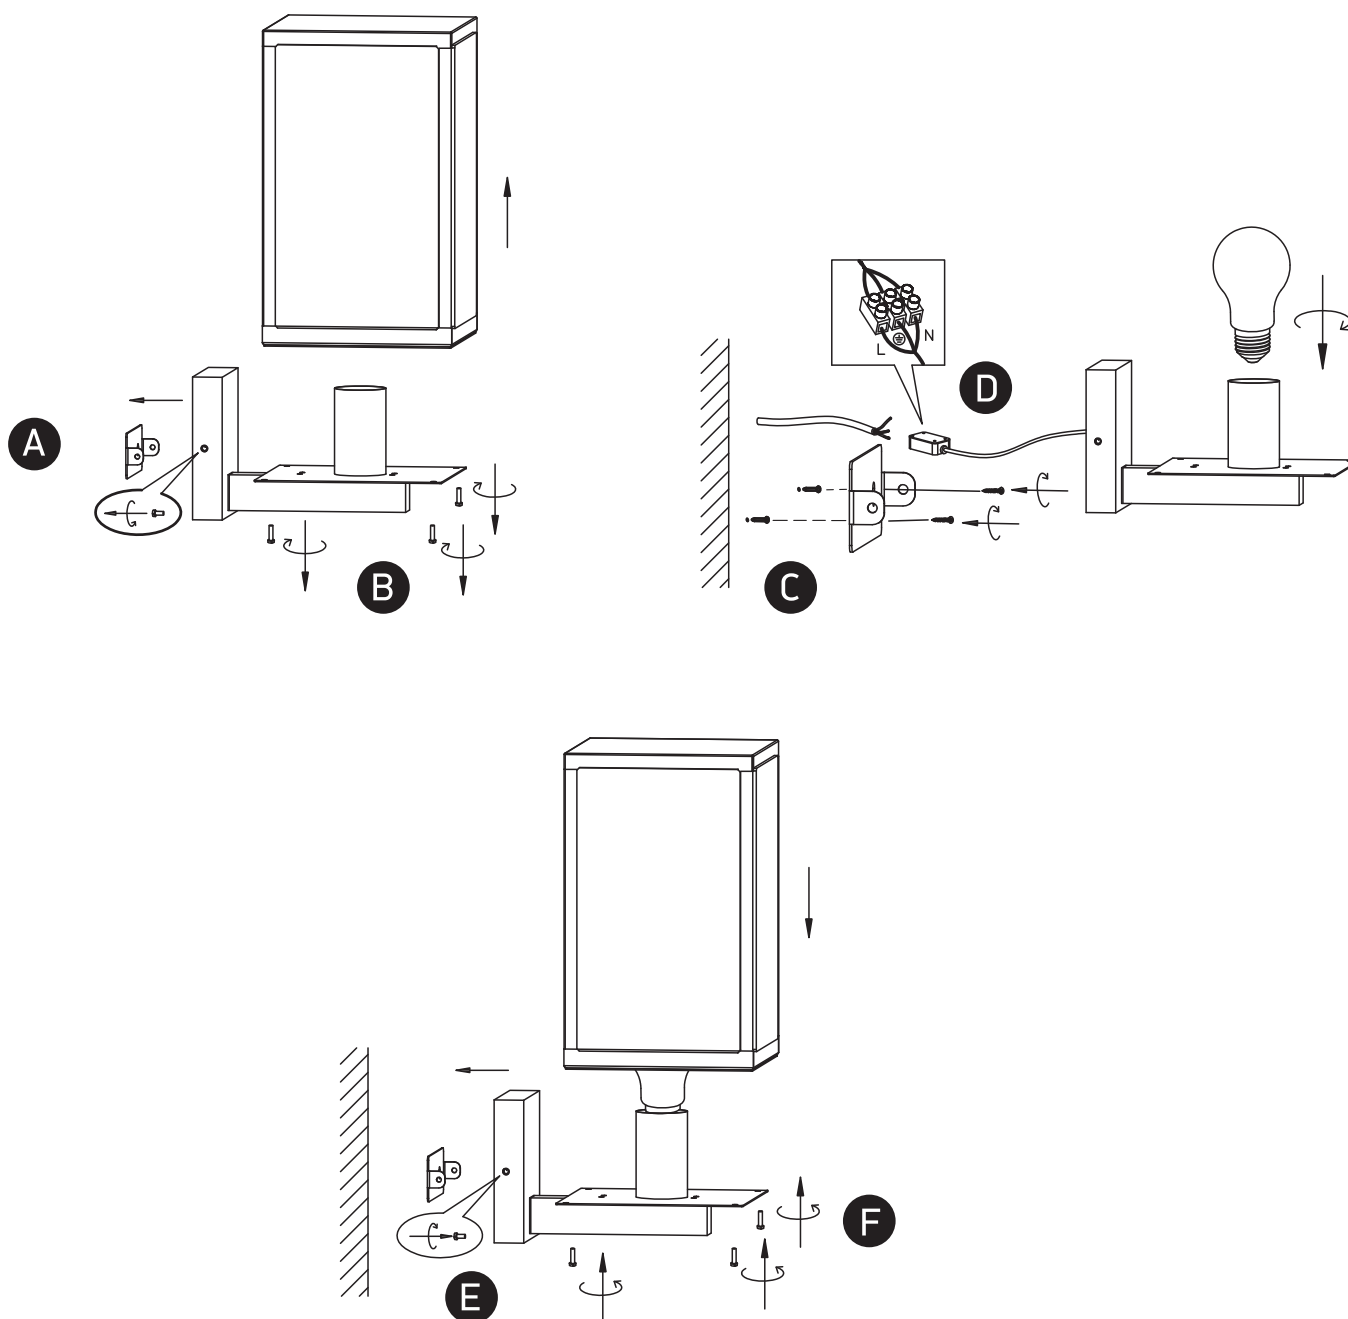

INSTALLATION MANUAL

67406C

100-240V | E27 | 40W | IP43 | Stainless steel 201 + glass

Warnings:

1. Make sure that the product is installed properly before connecting to electricity.
2. Do not cover the fitting.
3. Maintenance and installation should only be carried out by a professional electrician.