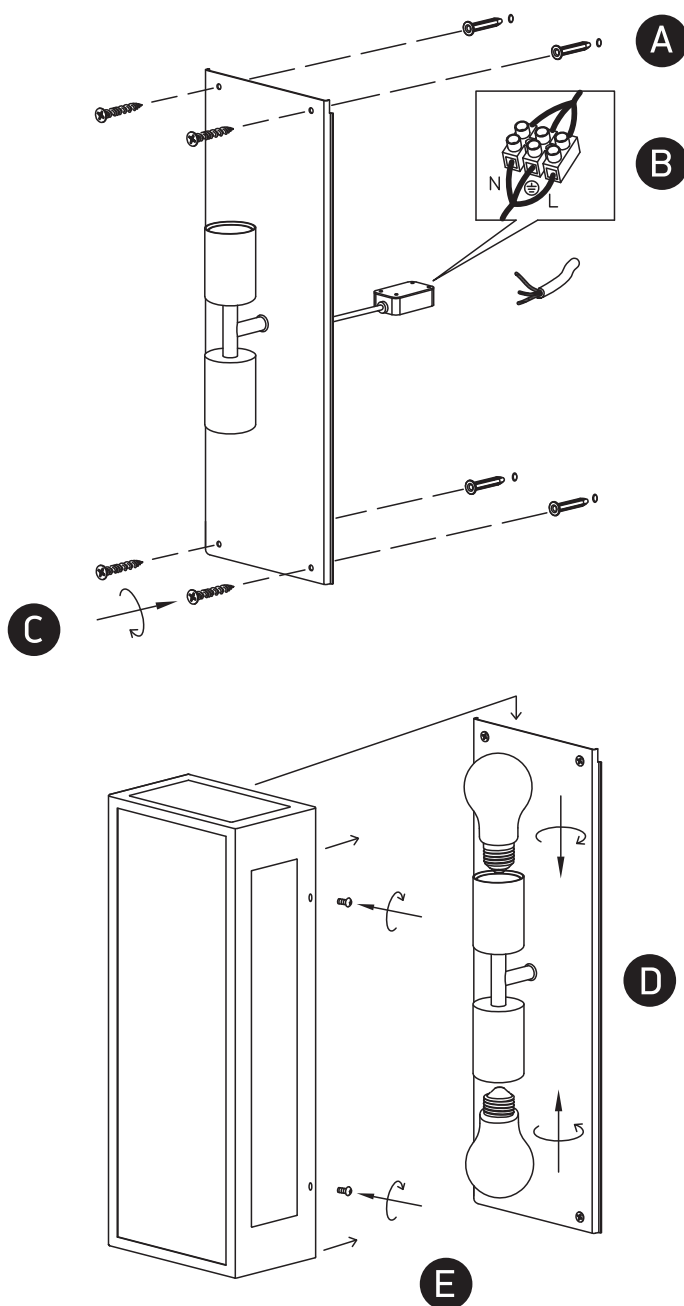

INSTALLATION MANUAL

67406B

100-240V | E27 | 2x40W | IP43 | Stainless steel 201 + glass

Warnings:

1. Make sure that the product is installed properly before connecting to electricity.
2. Do not cover the fitting.
3. Maintenance and installation should only be carried out by a professional electrician.