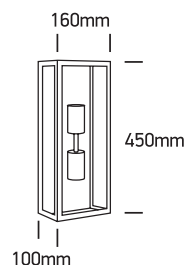

INSTALLATION MANUAL

67406B

100-240V | E27 | 2x40W | IP43 | Stainless steel 201 + glass

Warnings:

1. Make sure that the product is installed properly before connecting to electricity.
2. Do not cover the fitting.
3. Maintenance and installation should only be carried out by a professional electrician.