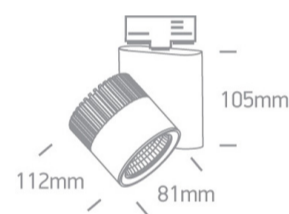

09 Track Lights>The COB Dark Light Range

65620AT/W/W

20W COB LED track spot with, ideal for shops and showrooms.

Supplied with electronic high frequency control driver as standard.

Complies with standard EN60598-1 and any other specific standards.

Downloads

Dimensions

Gallery

Related items

40002A/W

40003A/W

Physical Specification

Item Group

Material

Aluminium

Shape

Circular

Height

112mm

Diameter

81mm