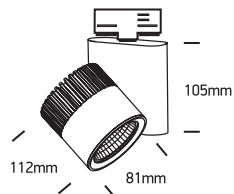

INSTALLATION MANUAL

65620AT

ecotrackspot

 ADJUSTABLE
 DARK LIGHT

20W | 230V | 50/60Hz | IP20 | Aluminium | Adjustable

**80
CRI**

Complete with driver.

Warnings: