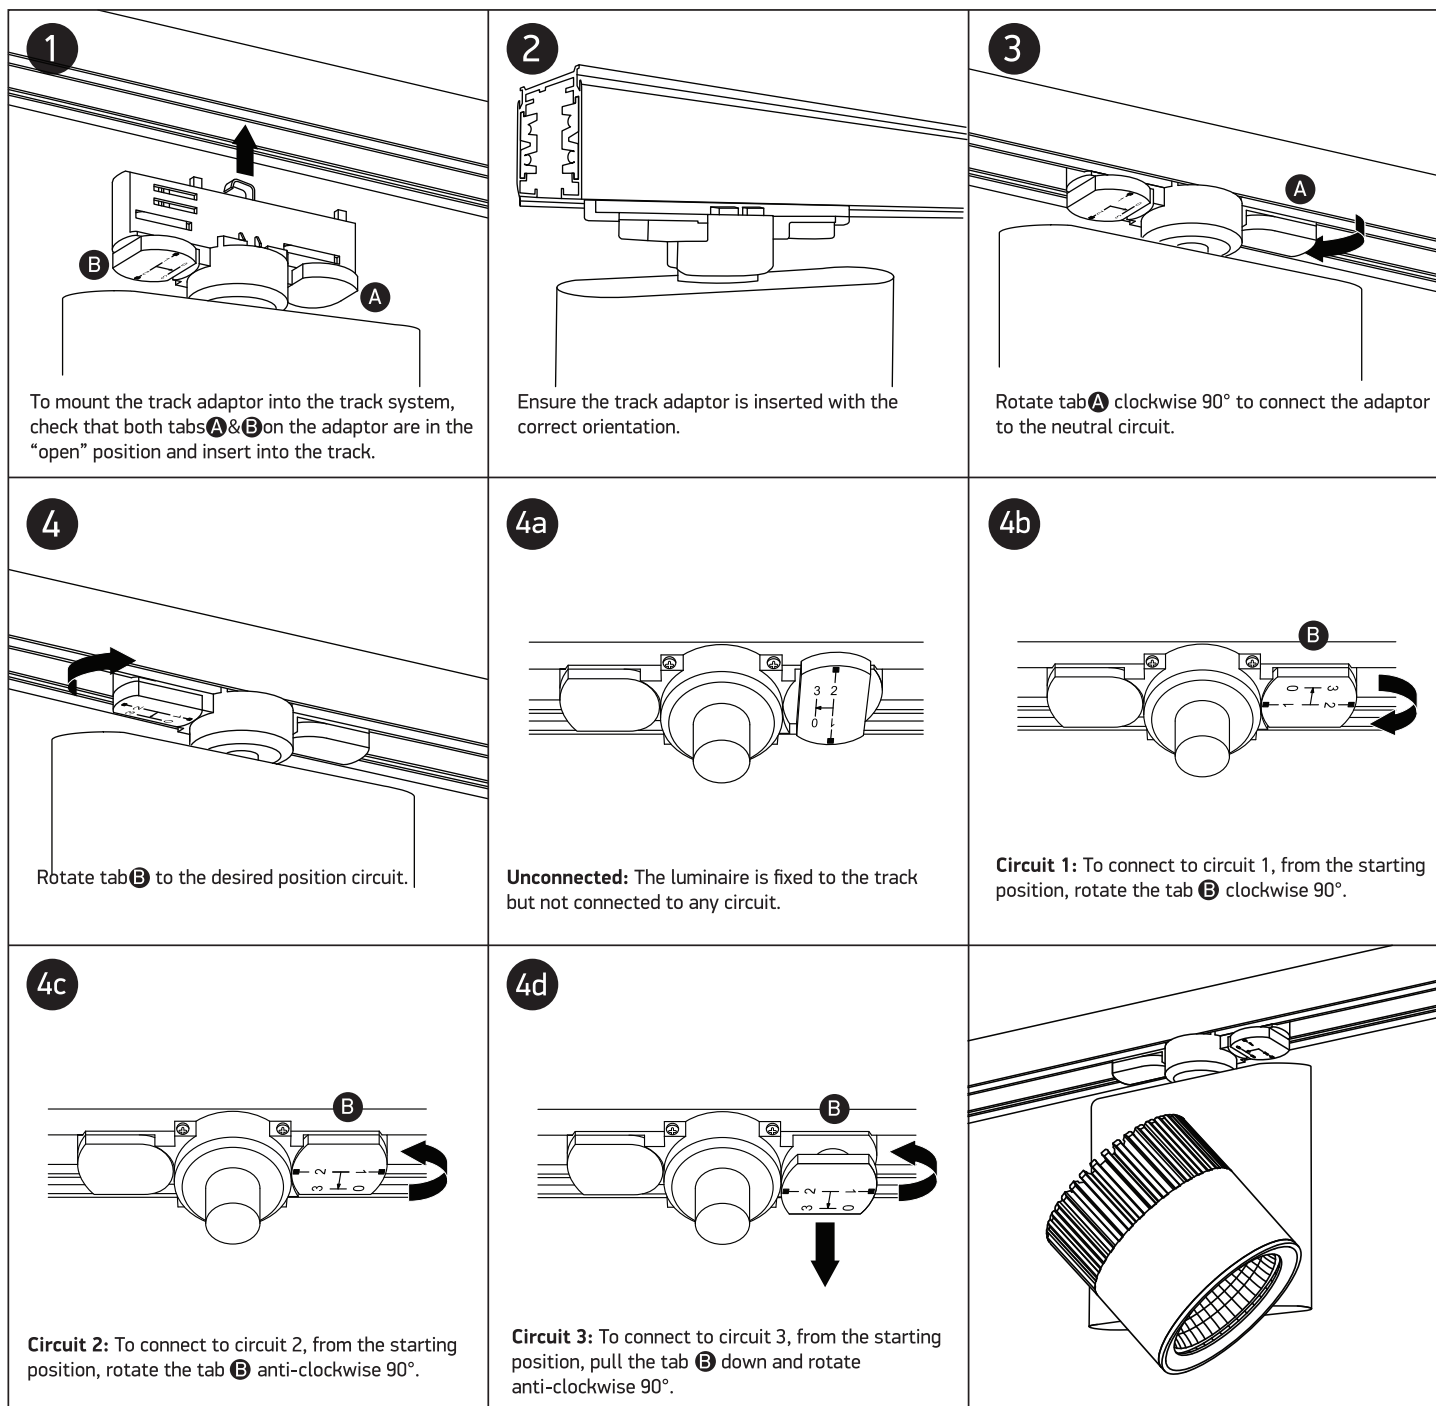

INSTALLATION MANUAL

65620AT

ecotrackspot

 ADJUSTABLE
 DARK LIGHT

20W | 230V | 50/60Hz | IP20 | Aluminium | Adjustable

**80
CRI**

Complete with driver.

Warnings: