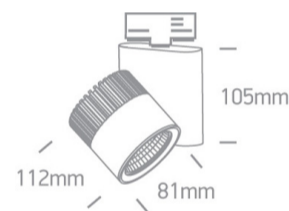

09 Track Lights>The COB Dark Light Range

65620AT/W/C

20W COB LED track spot with, ideal for shops and showrooms.

Supplied with electronic high frequency control driver as standard.

Complies with standard EN60598-1 and any other specific standards.

Downloads

Dimensions

Gallery

Related items

40002A/W

40003A/W

Physical Specification

Item Group

Material

Aluminium

Shape

Circular

Height

112mm

Diameter

81mm