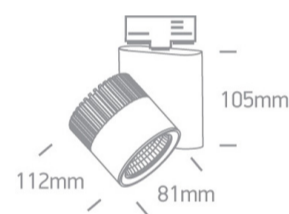

09 Track Lights>The COB Dark Light Range

65620AT/B/W

20W COB LED track spot with, ideal for shops and showrooms.

Supplied with electronic high frequency control driver as standard.

Complies with standard EN60598-1 and any other specific standards.

Downloads

Dimensions

Gallery

Related items

40002A/B

40003A/B

Physical Specification

Item Group

Material

Aluminium

Shape

Circular

Height

112mm

Diameter

81mm