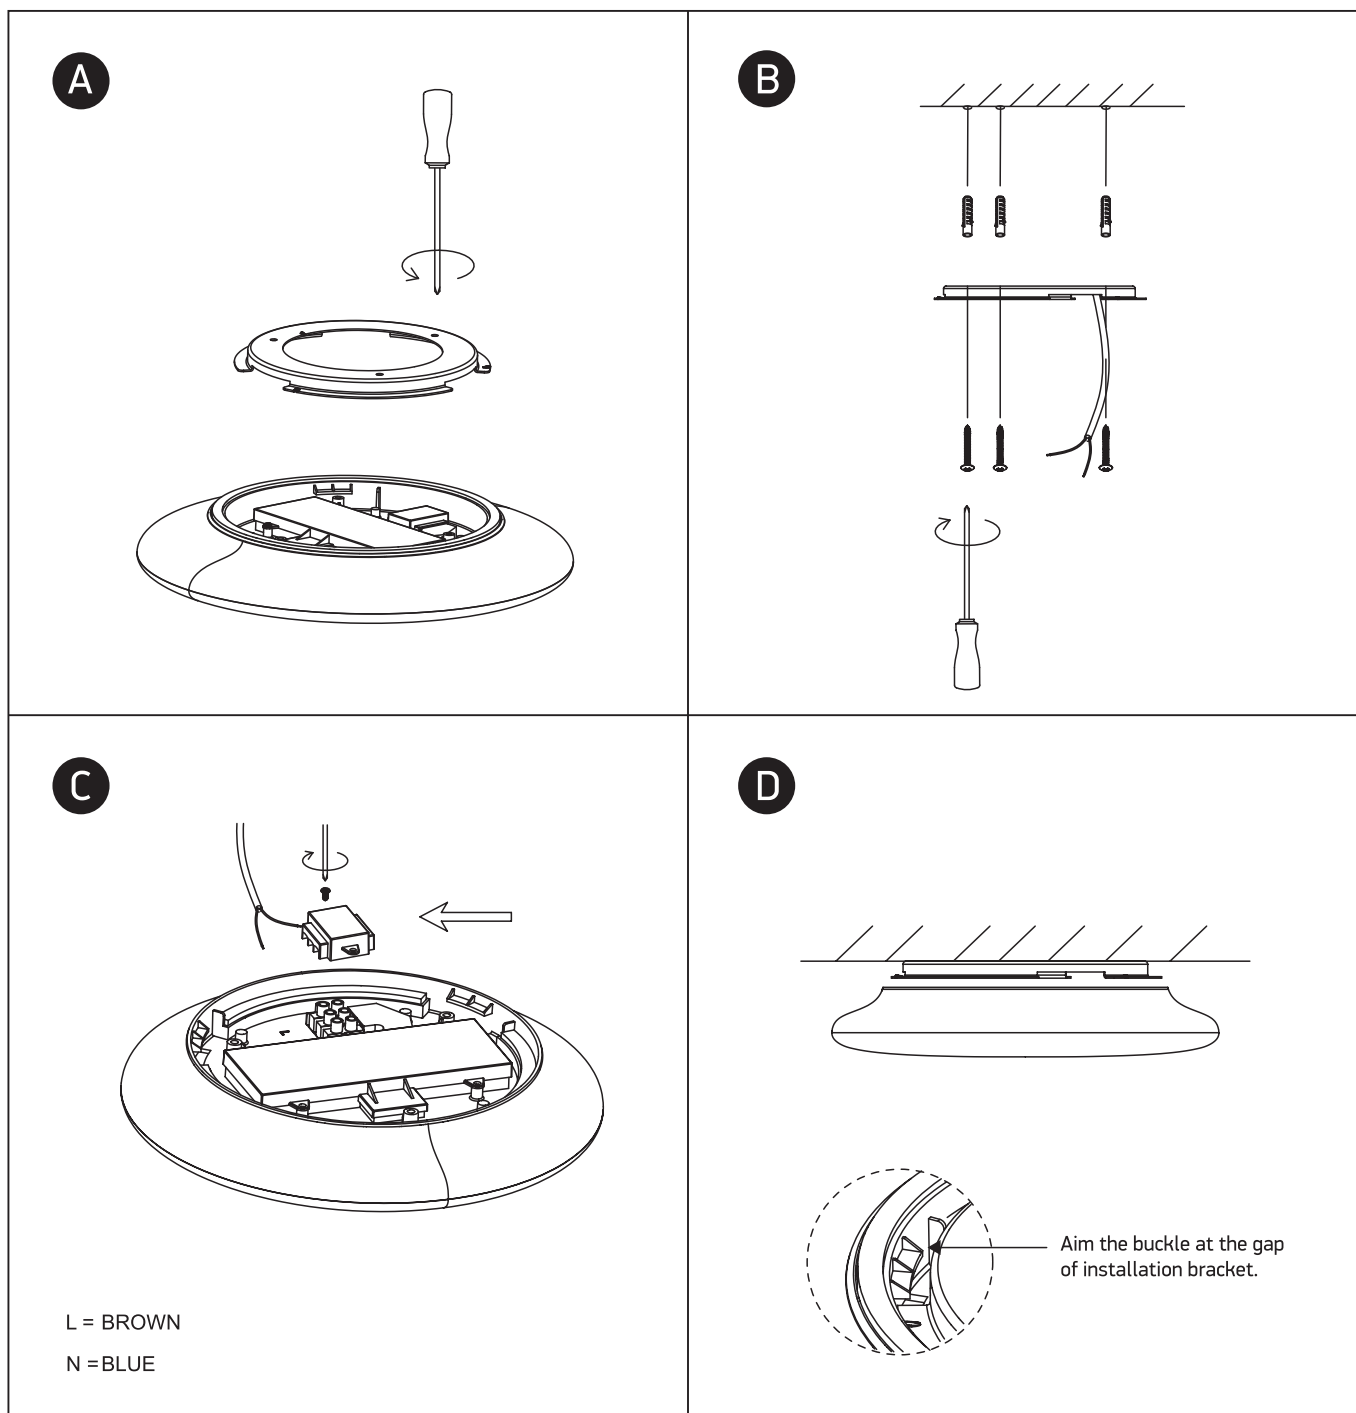

## 67404M

**ecolight**

100-240V | SMD 2835 | 12W | IP40 | PC

Complete with driver

**80**  
CRI

**one**  
LIGHT