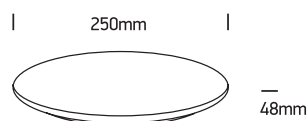

## 67404M

**ecolight**

100-240V | SMD 2835 | 12W | IP40 | PC

Complete with driver

**80**  
CRI

**one**  
LIGHT