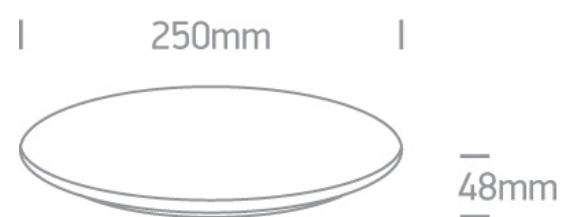

## 14 Plafo&gt;The LED Super Slim Plafo Round

67404M/W/W

12W LED slim plafo light, IP40, suitable for residential and commercial application.

Supplied with non-dimmable LED driver.

Complies with standard EN60598-1 and any other specific standards.

## Dimensions

## Physical Specification

Item Group	14 Plafo
Family	The LED Super Slim Plafo Round
Order Code	67404M/W/W
Colour	White
Material	Aluminium
Diffuser Material	PC
Shape	Circular
Height	48mm
Diameter	250mm
Surface Ceiling	Yes
Indoor	Yes
Adjustable	No