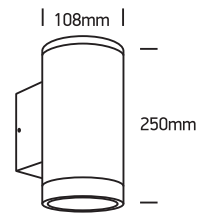

INSTALLATION MANUAL

67400E

100-240V | PAR30 | E27 | 2x20W | IP65 | Die cast

Warnings:

1. Make sure that the product is installed properly before connecting to electricity.
2. Do not cover the fitting.
3. Maintenance and installation should only be carried out by a professional electrician.