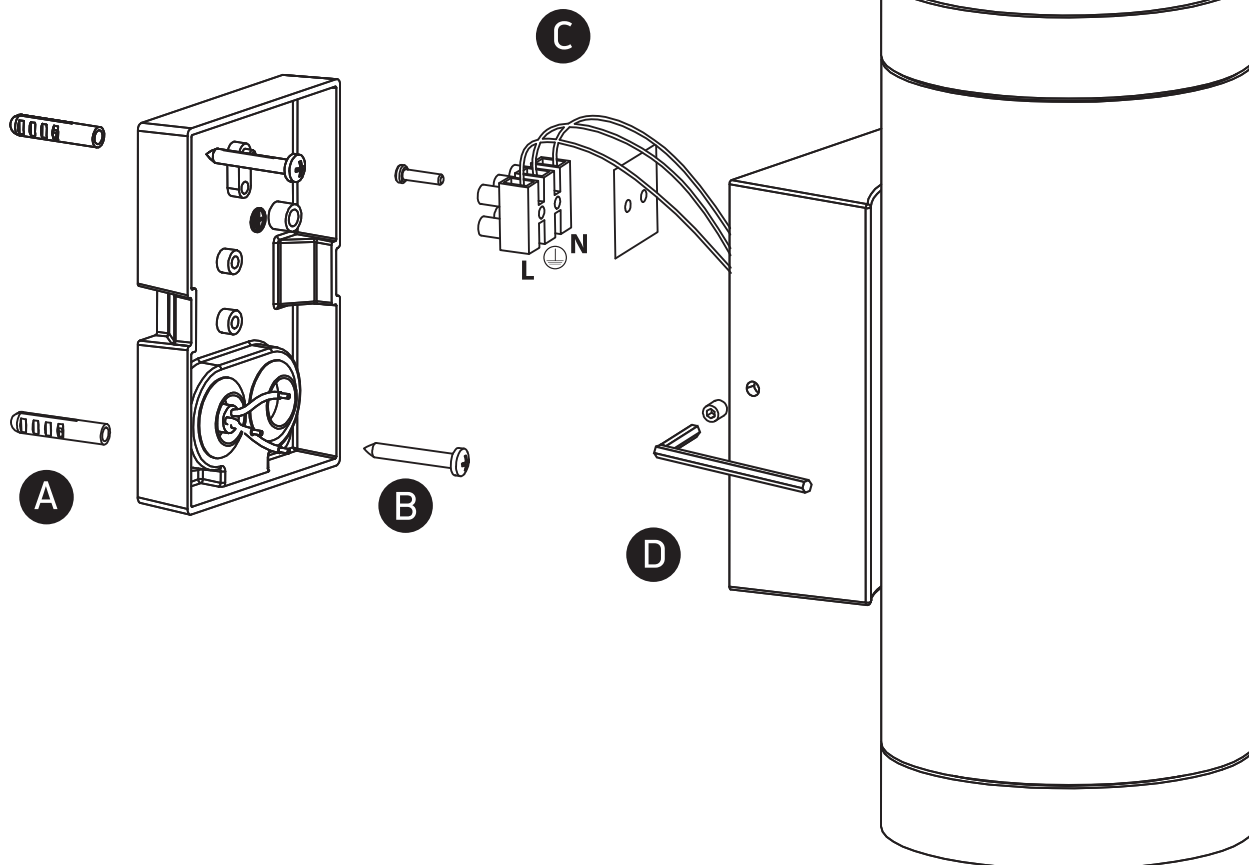

INSTALLATION MANUAL

67400E

100-240V | PAR30 | E27 | 2x20W | IP65 | Die cast

Warnings:

1. Make sure that the product is installed properly before connecting to electricity.
2. Do not cover the fitting.
3. Maintenance and installation should only be carried out by a professional electrician.