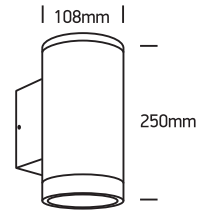

INSTALLATION MANUAL

67400E

100-240V | PAR30 | E27 | 2x20W | IP65 | Die cast

Warnings:

1. Make sure that the product is installed properly before connecting to electricity.
2. Do not cover the fitting.
3. Maintenance and installation should only be carried out by a professional electrician.