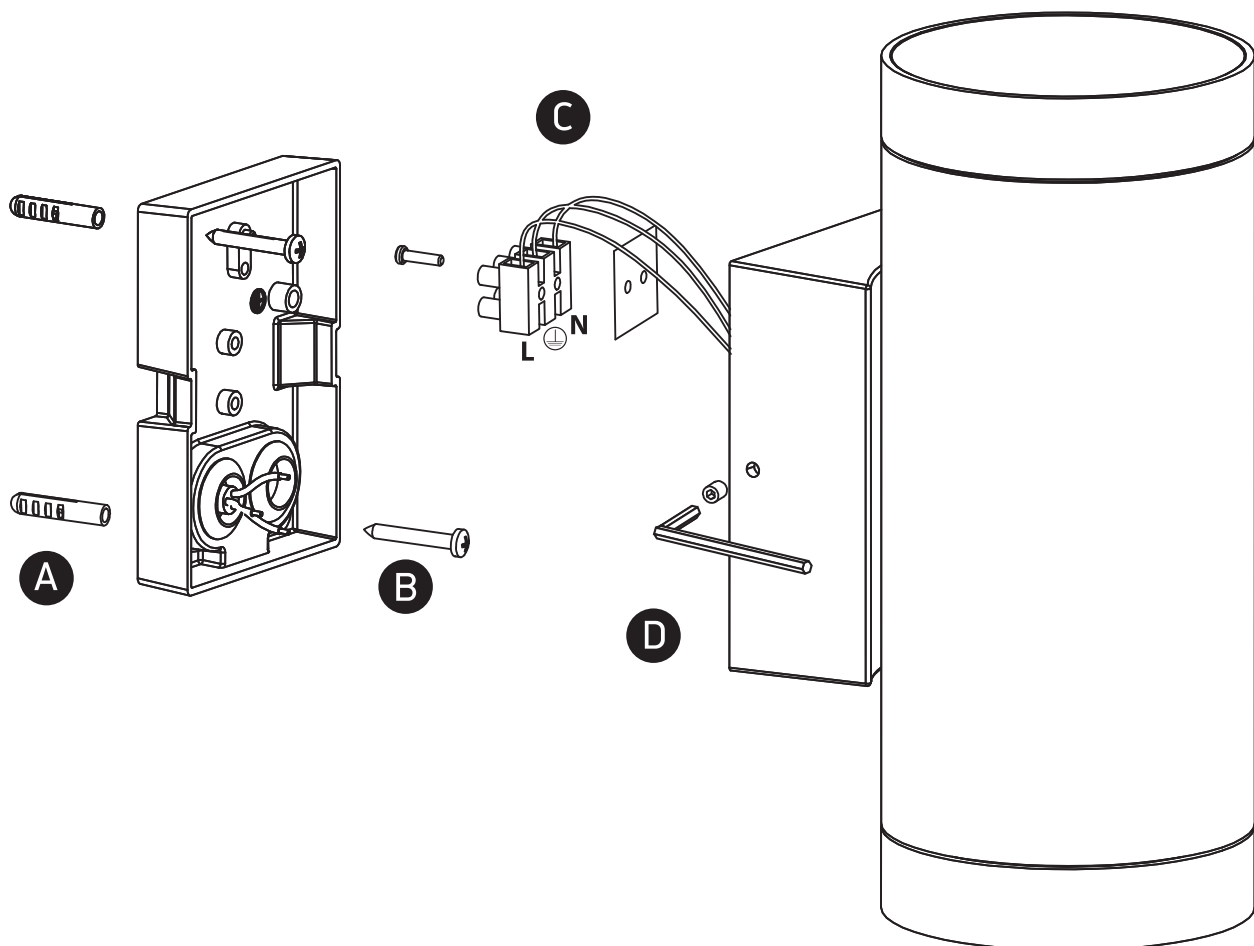

INSTALLATION MANUAL

67400E

100-240V | PAR30 | E27 | 2x20W | IP65 | Die cast

Warnings:

1. Make sure that the product is installed properly before connecting to electricity.
2. Do not cover the fitting.
3. Maintenance and installation should only be carried out by a professional electrician.