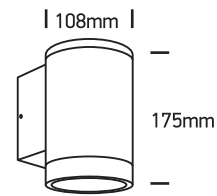

# INSTALLATION MANUAL

67400D

100-240V | PAR30 | E27 | 20W | IP65 | Die cast