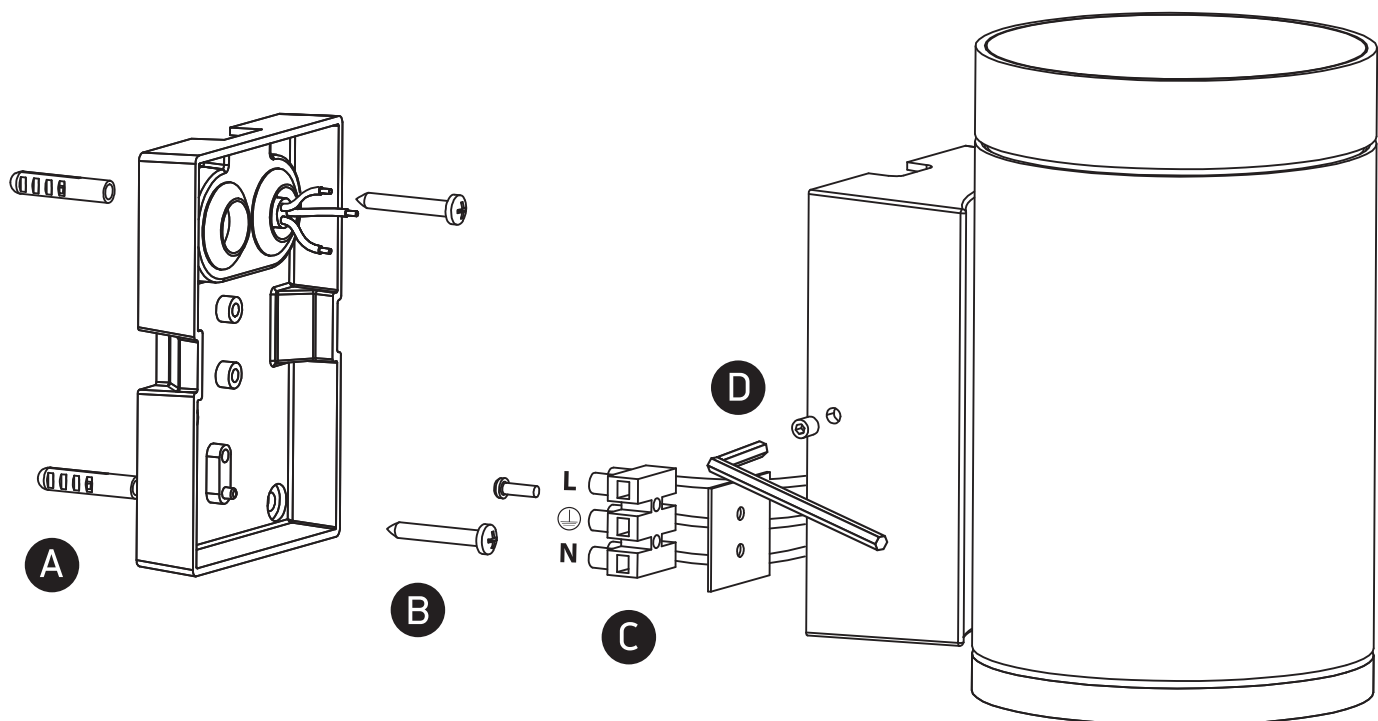

# INSTALLATION MANUAL

67400D

100-240V | PAR30 | E27 | 20W | IP65 | Die cast