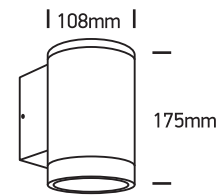

INSTALLATION MANUAL

67400D

100-240V | PAR30 | E27 | 20W | IP65 | Die cast

one
LIGHT

Warnings:

1. Make sure that the product is installed properly before connecting to electricity.
2. Do not cover the fitting.
3. Maintenance and installation should only be carried out by a professional electrician.