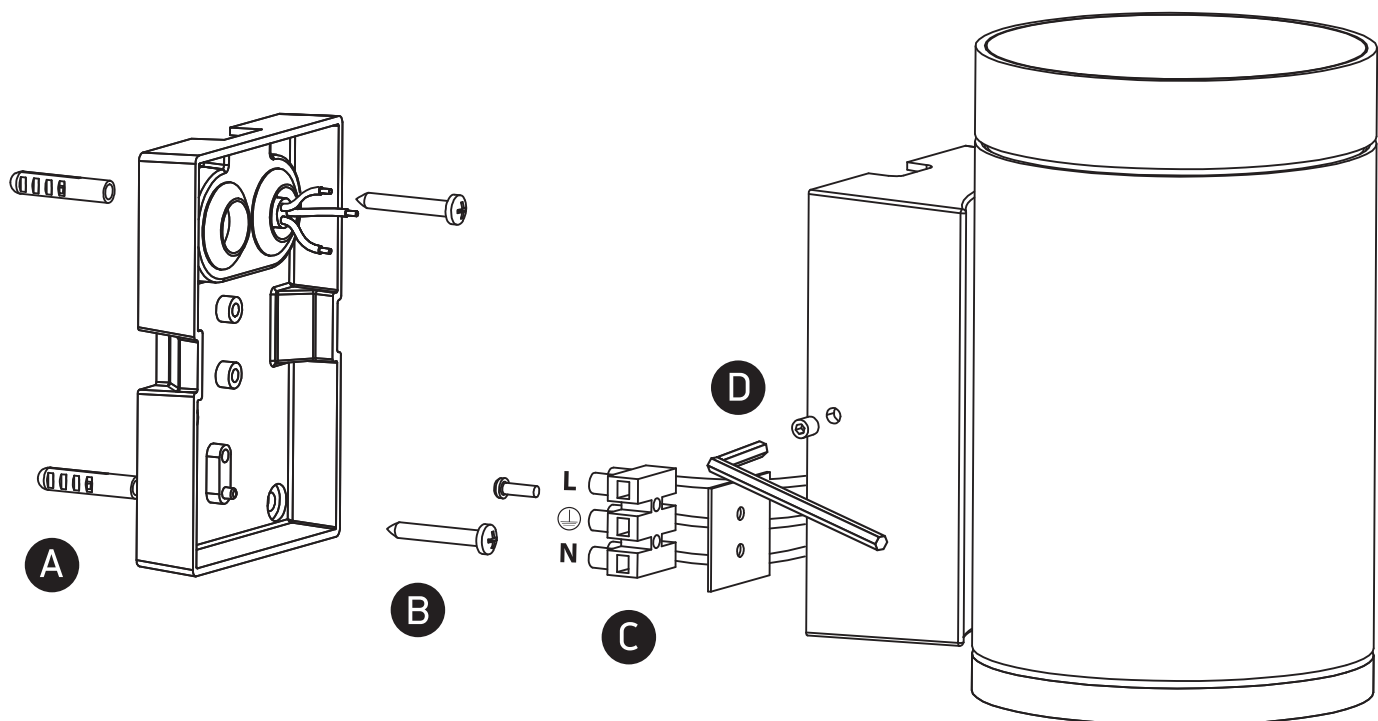

INSTALLATION MANUAL

67400D

100-240V | PAR30 | E27 | 20W | IP65 | Die cast

one
LIGHT

Warnings:

1. Make sure that the product is installed properly before connecting to electricity.
2. Do not cover the fitting.
3. Maintenance and installation should only be carried out by a professional electrician.