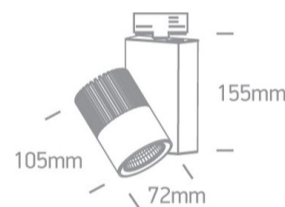

09 Track Lights&gt;The COB Track Light Range Aluminium

**65611T/G/W**

15W COB LED track spot with, ideal for shops and showrooms.

Supplied with electronic high frequency control driver as standard.

Complies with standard EN60598-1 and any other specific standards.

## Dimensions

Grey

Material

Aluminium

Shape

Circular

Height

105mm

Diameter	72mm
Track mounted	Yes
Indoor	Yes
Adjustable	2 Directions