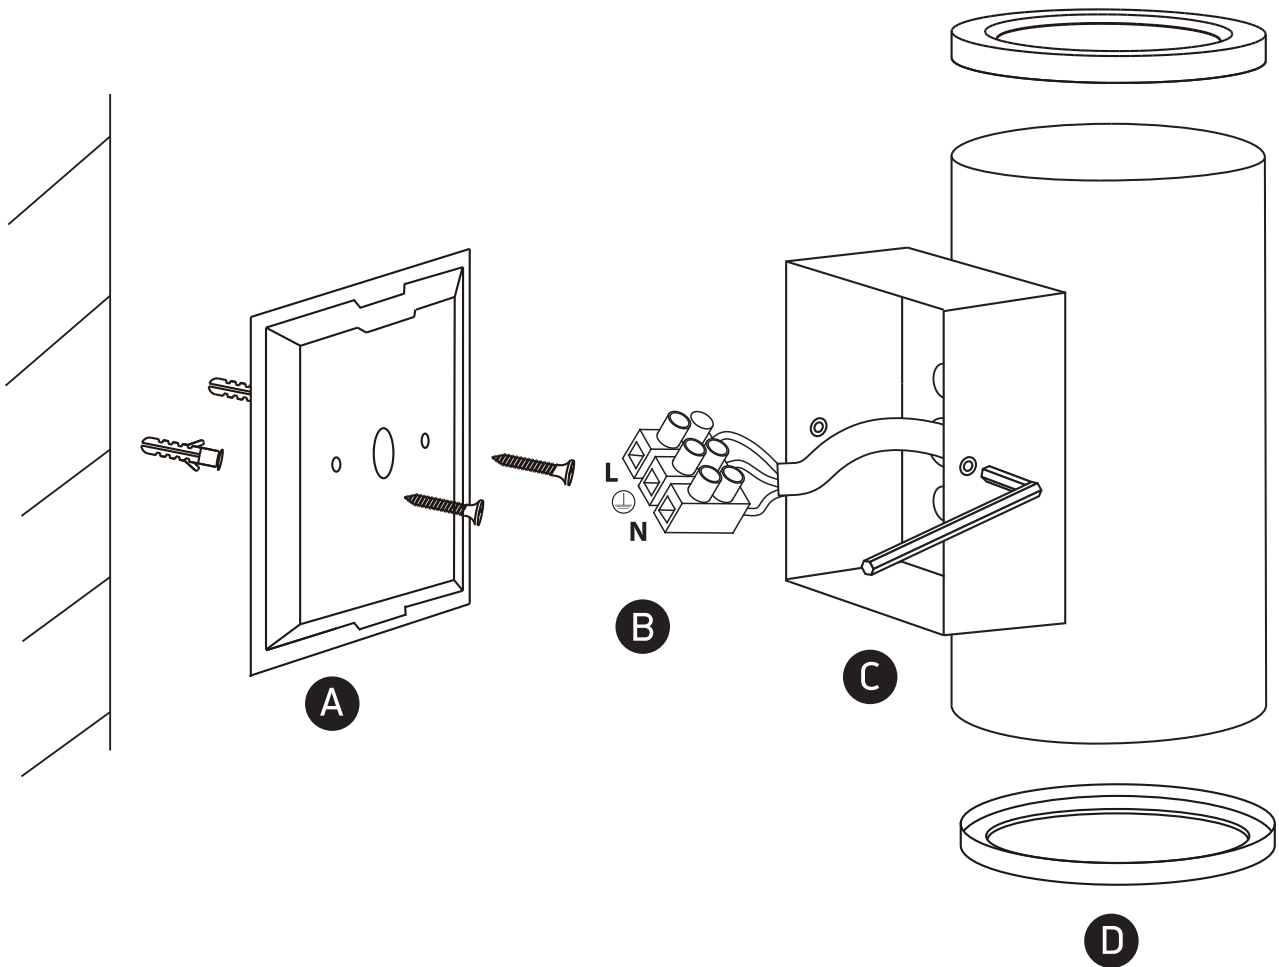

# INSTALLATION MANUAL

67400B

100-240V | MR16 | GU10 | 2x10W | IP54 | Die cast