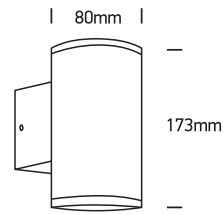

# INSTALLATION MANUAL

67400B

100-240V | MR16 | GU10 | 2x10W | IP54 | Die cast