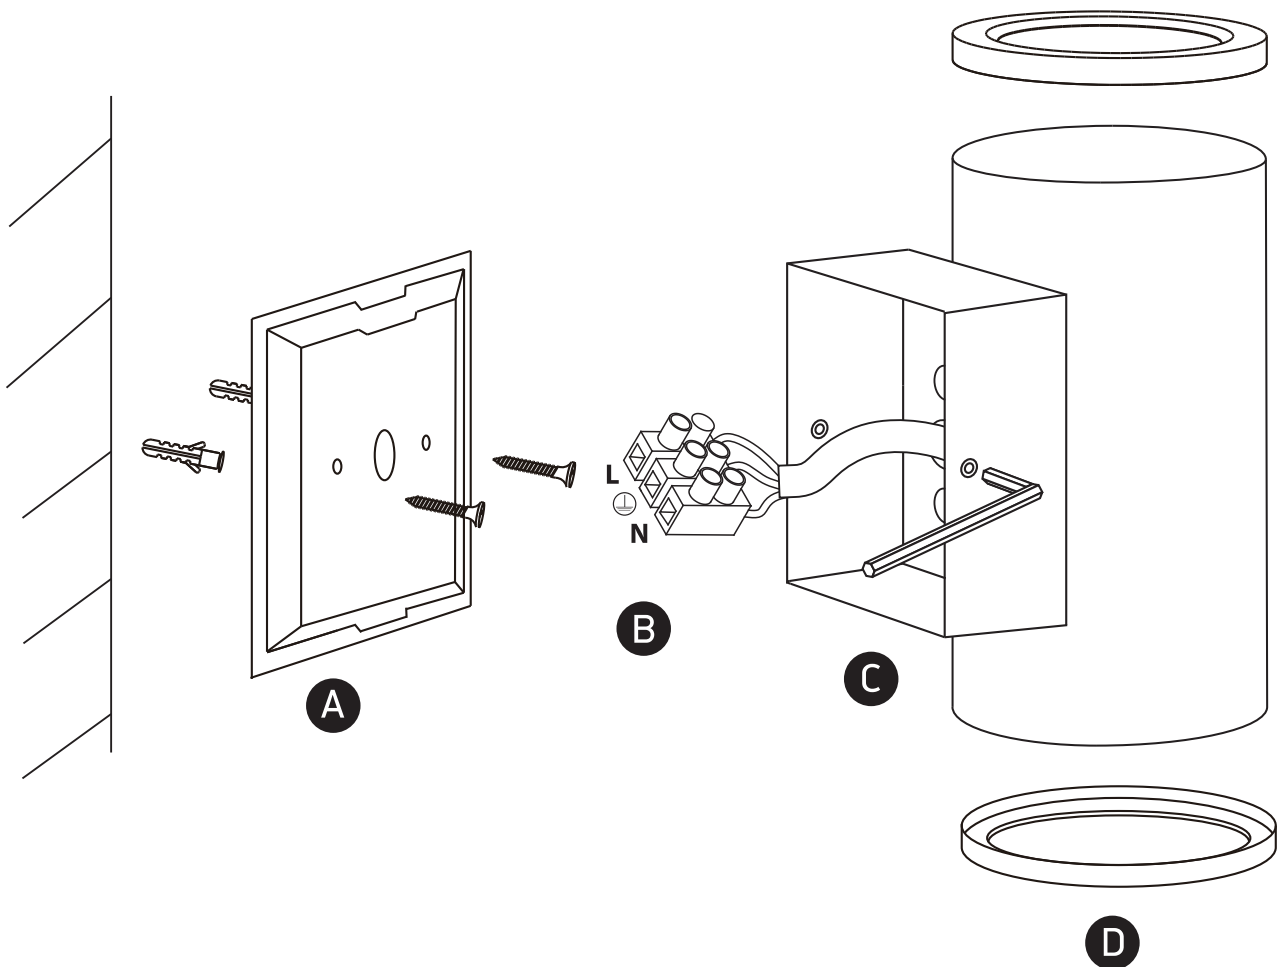

# INSTALLATION MANUAL

67400B

100-240V | MR16 | GU10 | 2x10W | IP54 | Die cast