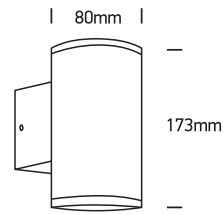

INSTALLATION MANUAL

67400B

100-240V | MR16 | GU10 | 2x10W | IP54 | Die cast

Warnings:

1. Make sure that the product is installed properly before connecting to electricity.
2. Do not cover the fitting.
3. Maintenance and installation should only be carried out by a professional electrician.