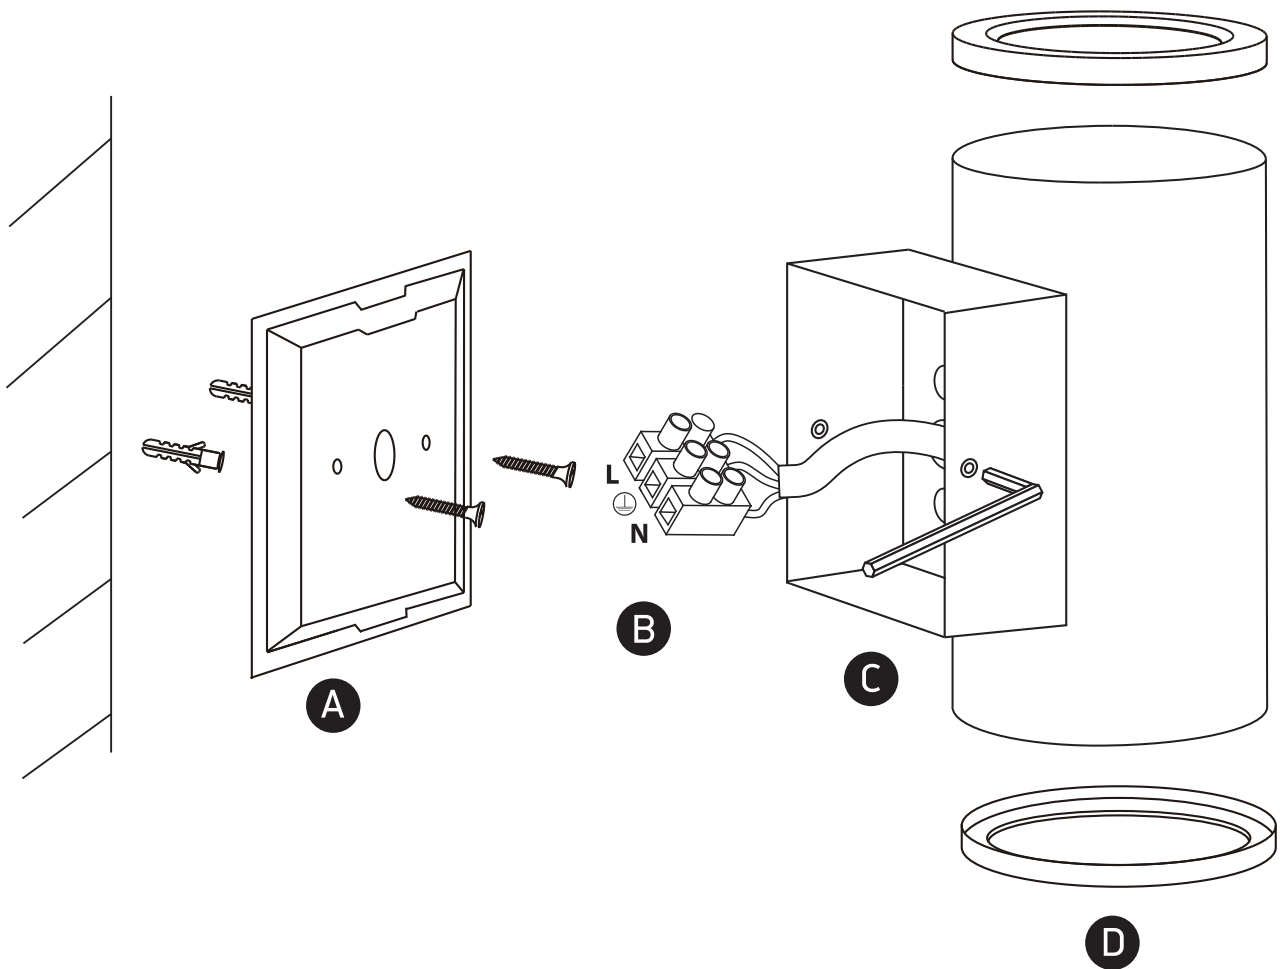

INSTALLATION MANUAL

67400B

100-240V | MR16 | GU10 | 2x10W | IP54 | Die cast

Warnings:

1. Make sure that the product is installed properly before connecting to electricity.
2. Do not cover the fitting.
3. Maintenance and installation should only be carried out by a professional electrician.