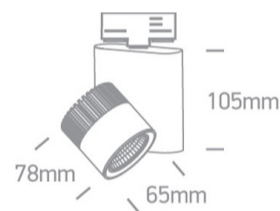

09 Track Lights>The COB Dark Light Range

65610AT/W/W

10W COB LED track spot with, ideal for shops and showrooms.

Supplied with electronic high frequency control driver as standard.

Complies with standard EN60598-1 and any other specific standards.

Downloads

Dimensions

Gallery

Related items

40002A/W

40003A/W

Physical Specification

Item Group

Material

Aluminium

Shape

Circular

Height

78mm

Diameter

65mm

Packing Info

Box Length	11,5cm
Box Width	10cm
Box Height	16,5cm
Box Weight	0.610kg
Pcs/Carton	20
Barcode	5291889047490
HS Code	9405409900

Certification & Warranty

Warranty	2 Years
Weee Directive	Yes

switch to
one light!