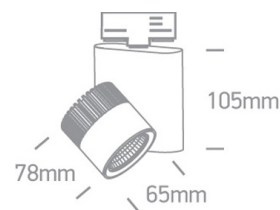

09 Track Lights&gt;The COB Dark Light Range

65610AT/W/C

10W COB LED track spot with, ideal for shops and showrooms.

Supplied with electronic high frequency control driver as standard.

Complies with standard EN60598-1 and any other specific standards.

## Dimensions