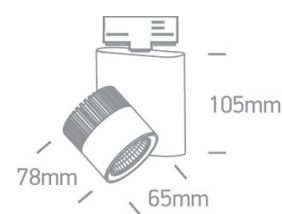

09 Track Lights>The COB Dark Light Range

65610AT/B/W

10W COB LED track spot with, ideal for shops and showrooms.

Supplied with electronic high frequency control driver as standard.

Complies with standard EN60598-1 and any other specific standards.

Downloads

Dimensions

Gallery

Related items

40002A/B

40003A/B

Physical Specification

Item Group

Material

Aluminium

Shape

Circular

Height

78mm

Diameter

65mm

Packing Info

Box Length	11,5cm
Box Width	10cm
Box Height	16,5cm
Box Weight	0,605Kg
Pcs/Carton	20
Barcode	5291889047506
HS Code	9405409900

Certification & Warranty

Warranty	2 Years
Weee Directive	Yes

switch to
one light!