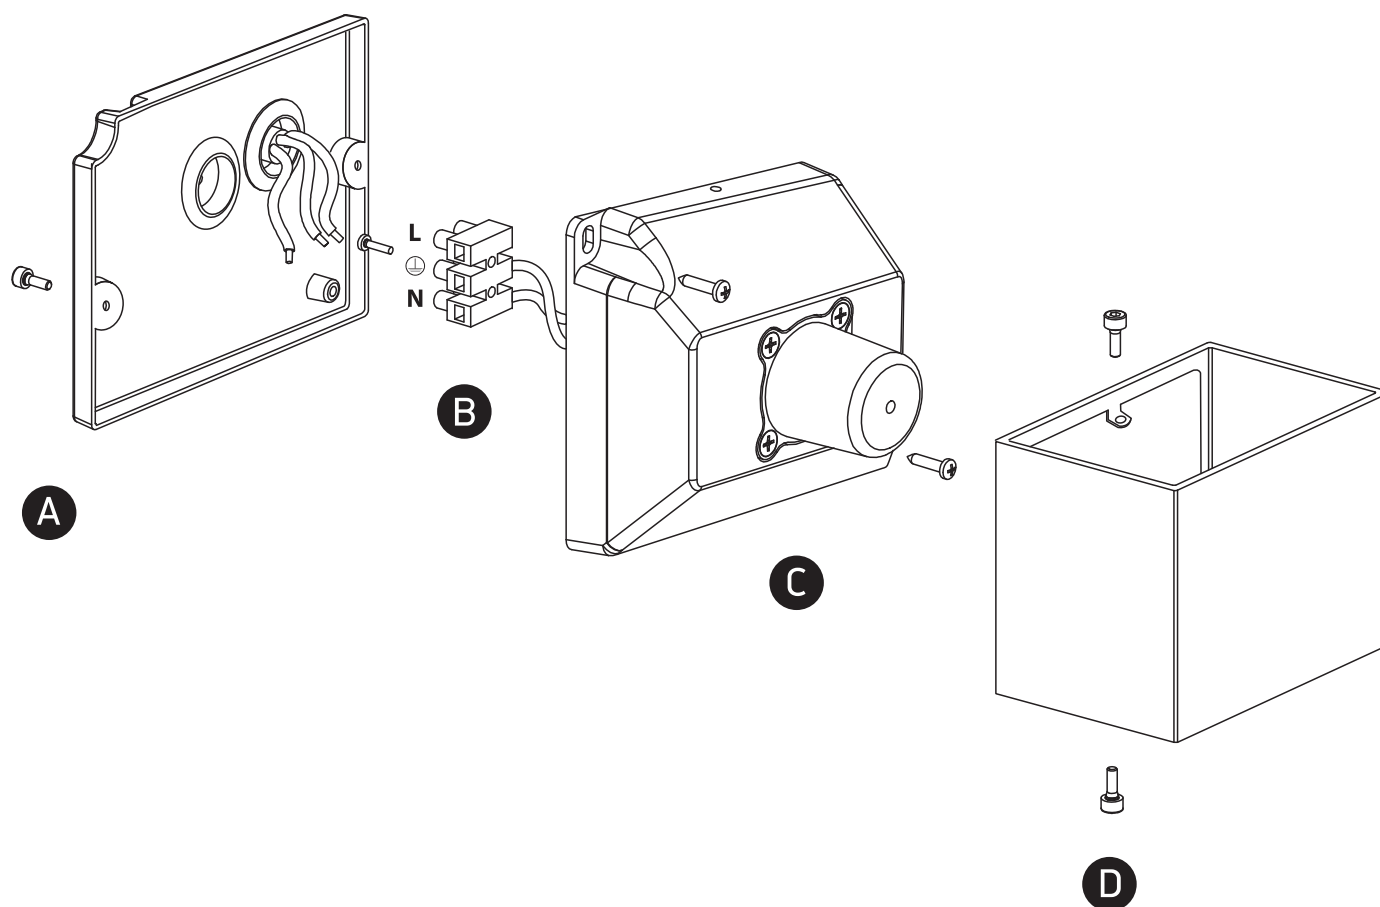

INSTALLATION MANUAL

67398C

ecolight

100-240V | LED | 2x3W | IP54 | Die cast
Complete with 350mA driver.

80 CRI

one
LIGHT

Warnings:

1. Make sure that the product is installed properly before connecting to electricity.
2. Do not cover the fitting.
3. Maintenance and installation should only be carried out by a professional electrician.