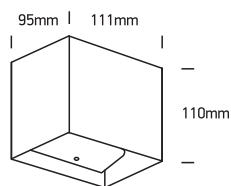

INSTALLATION MANUAL

67398C

ecolight

100-240V | LED | 2x3W | IP54 | Die cast
Complete with 350mA driver.

80 CRI

one
LIGHT

Warnings:

1. Make sure that the product is installed properly before connecting to electricity.
2. Do not cover the fitting.
3. Maintenance and installation should only be carried out by a professional electrician.