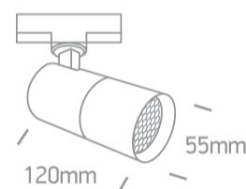

09 Track Lights>MR16 GU10 Track Lights

65522T/W

10W Dark Light MR16 GU10 Track Spot Range with removable honeycomb.

Complies with standard EN60598-1 and any other specific standards.

Downloads

Dimensions

Related items

Order Code

65522T/W

Colour

White

Material

Aluminium

Shape

Circular

Height

120mm

Diameter	55mm
Track mounted	Yes
Indoor	Yes
Adjustable	2 Directions

Electrical Characteristics

Gear	No
------	----

Fitting + Driver

Input Voltage	100-240V
50 Hz	Yes
60 Hz	Yes
Safety Class	
Power(Watts)	10W
IP Rating	IP20
Light Source	Replaceable lamp
Lamp Holder	GU10
Number of Lamps	1
Dimmable	N/A
F Mark	

Illumination Data

Illumination Diagram	
Dark Light	Yes

Packing Info

Box Length	12cm
Box Width	14cm
Box Height	8,5cm
Box Weight	0.320kg

Pcs/Carton

24

Завантажено з mamadecor.ua

Barcode