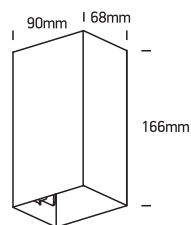

# INSTALLATION MANUAL

67398A

**ecolight**

100-240V | 2x3W | IP54 | Die cast  
Complete with 350mA driver.

80  
CRI