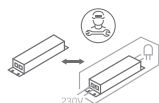

# INSTALLATION MANUAL

67398A

**ecolight**

100-240V | 2x3W | IP54 | Die cast  
Complete with 350mA driver.

80  
CRI