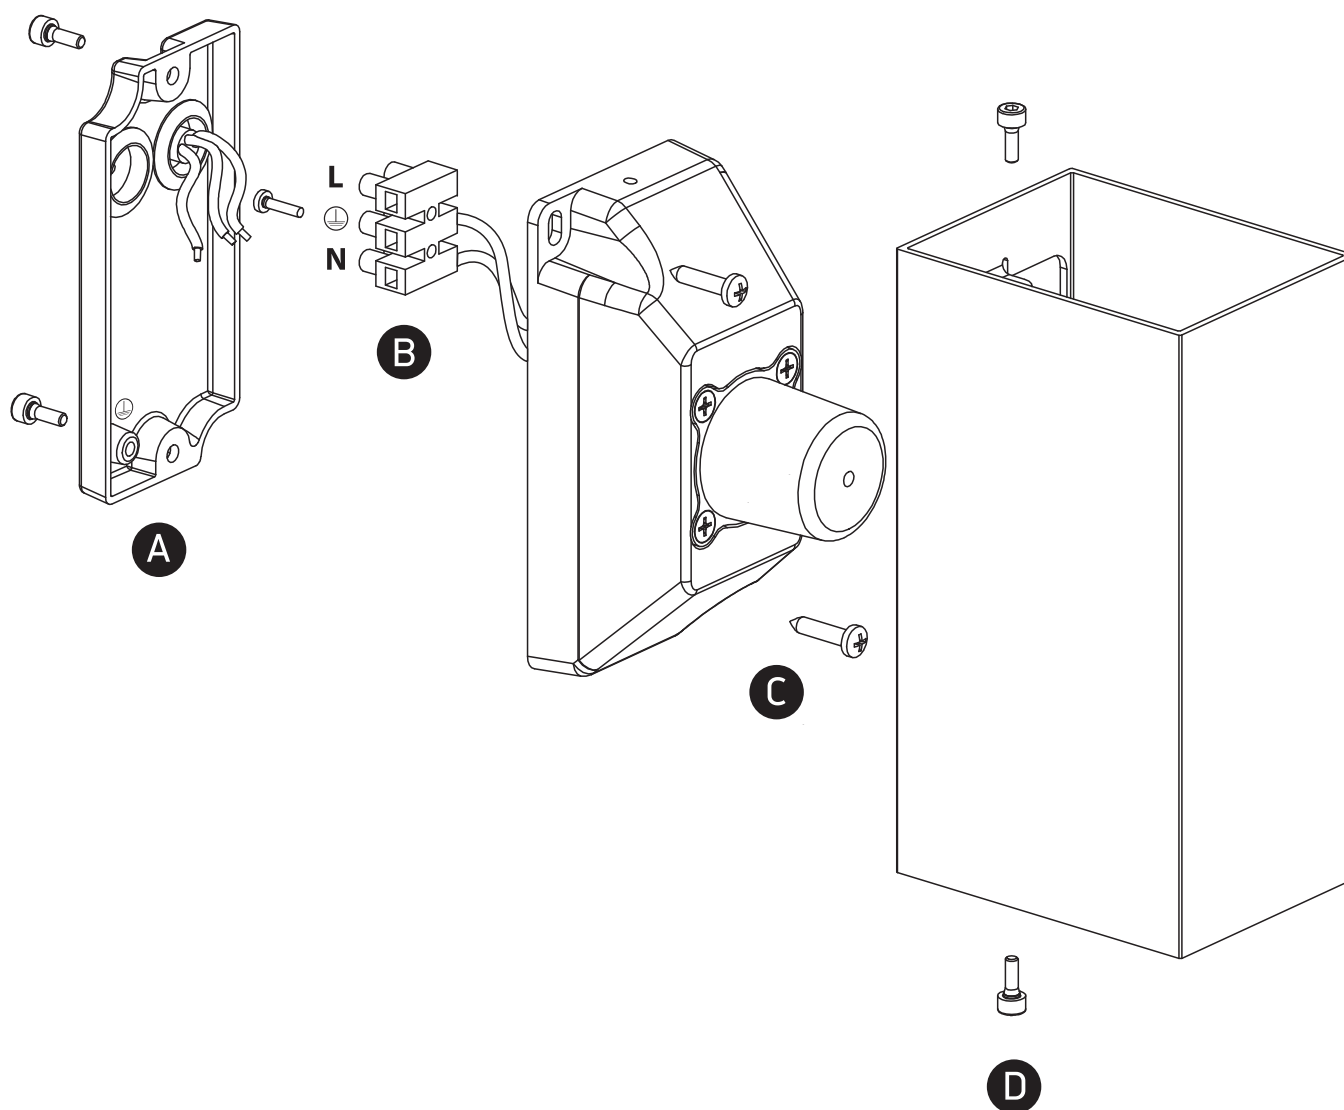

# INSTALLATION MANUAL

67398A

**ecolight**

100-240V | 2x3W | IP54 | Die cast  
Complete with 350mA driver.

80  
CRI