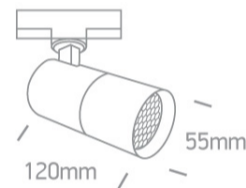

09 Track Lights>MR16 GU10 Track Lights

65522T/B

10W Dark Light MR16 GU10 Track Spot Range with removable honeycomb.

Complies with standard EN60598-1 and any other specific standards.

Downloads

Dimensions

Related items

Height

120mm

Diameter	55mm
Track mounted	Yes
Indoor	Yes
Adjustable	2 Directions

Electrical Characteristics

Gear	No
------	----

Fitting + Driver

Input Voltage	100-240V
50 Hz	Yes
60 Hz	Yes
Safety Class	
Power(Watts)	10W
IP Rating	IP20
Light Source	Replaceable lamp
Lamp Holder	GU10
Number of Lamps	1
Dimmable	N/A
F Mark	

Illumination Data

Illumination Diagram	
Dark Light	Yes

Packing Info

Box Length	12cm
Box Width	14cm
Box Height	8,5cm
Box Weight	0.320kg

Pcs/Carton

24

Завантажено з mamadecor.ua

Barcode