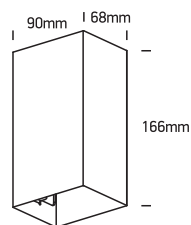

INSTALLATION MANUAL

67398A

ecolight

← DARK LIGHT

100-240V | 2x3W | IP54 | Die cast
Complete with 350mA driver.

80 CRI

Warnings:

1. Make sure that the product is installed properly before connecting to electricity.
2. Do not cover the fitting.
3. Maintenance and installation should only be carried out by a professional electrician.