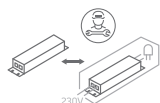

INSTALLATION MANUAL

67398A

ecolight

← DARK LIGHT

100-240V | 2x3W | IP54 | Die cast
Complete with 350mA driver.

80 CRI

Warnings:

1. Make sure that the product is installed properly before connecting to electricity.
2. Do not cover the fitting.
3. Maintenance and installation should only be carried out by a professional electrician.