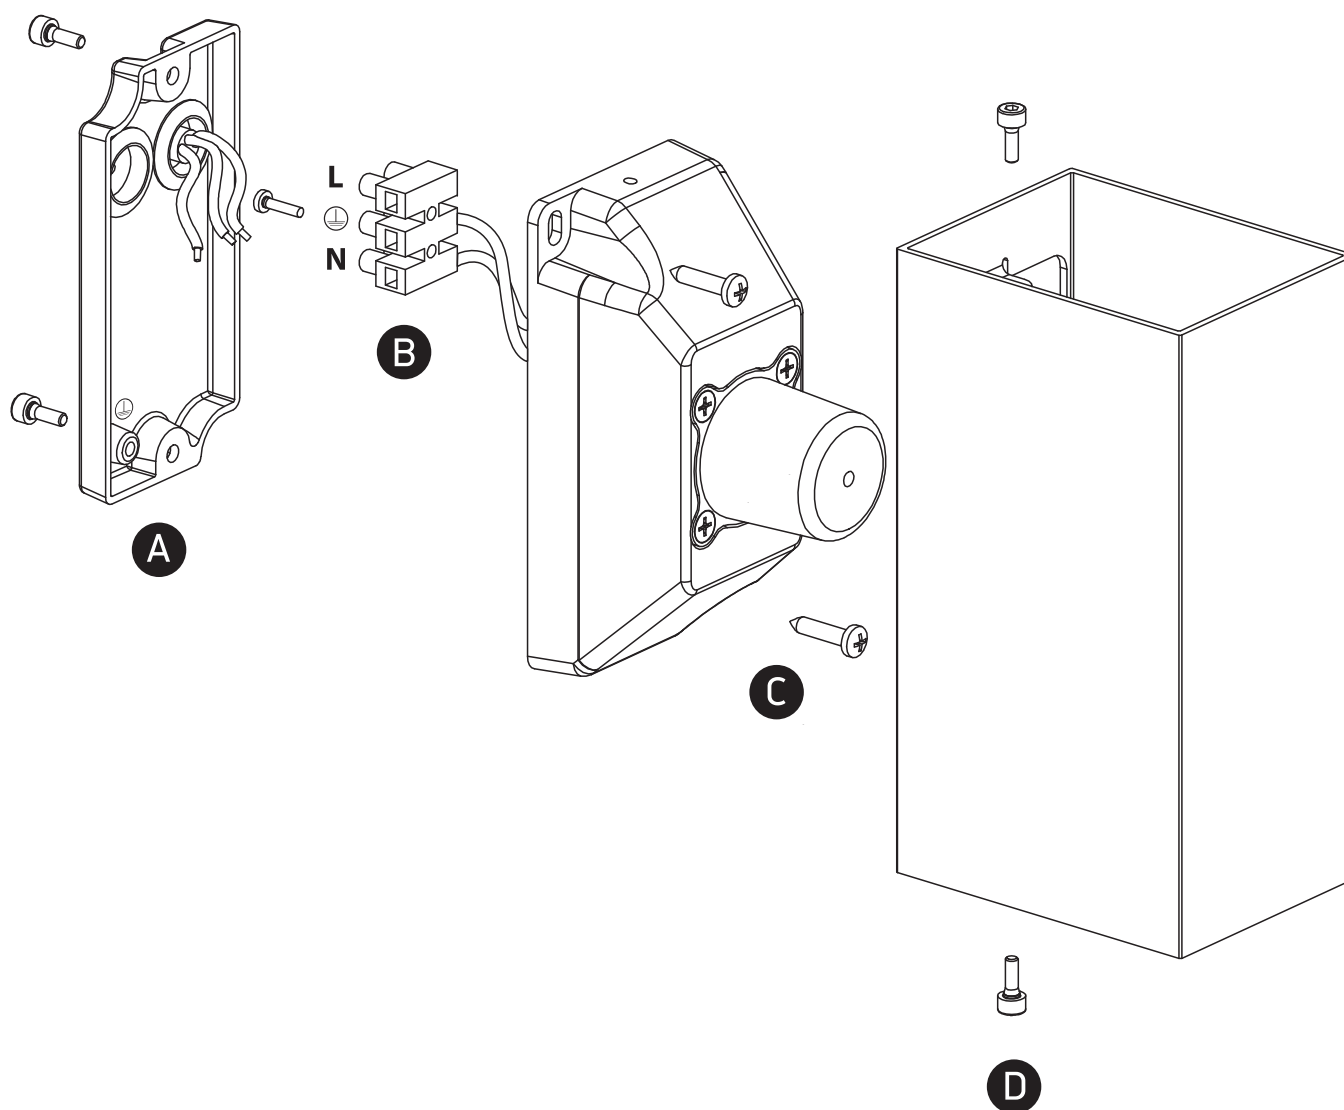

INSTALLATION MANUAL

67398A

ecolight

← DARK LIGHT

100-240V | 2x3W | IP54 | Die cast
Complete with 350mA driver.

80 CRI

Warnings:

1. Make sure that the product is installed properly before connecting to electricity.
2. Do not cover the fitting.
3. Maintenance and installation should only be carried out by a professional electrician.