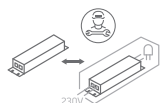

INSTALLATION MANUAL

67398A

ecolight

100-240V | 2x3W | IP54 | Die cast
Complete with 350mA driver.

80
CRI

Warnings:

1. Make sure that the product is installed properly before connecting to electricity.
2. Do not cover the fitting.
3. Maintenance and installation should only be carried out by a professional electrician.