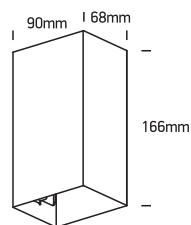

INSTALLATION MANUAL

67398A

ecolight

100-240V | 2x3W | IP54 | Die cast
Complete with 350mA driver.

80
CRI

Warnings:

1. Make sure that the product is installed properly before connecting to electricity.
2. Do not cover the fitting.
3. Maintenance and installation should only be carried out by a professional electrician.