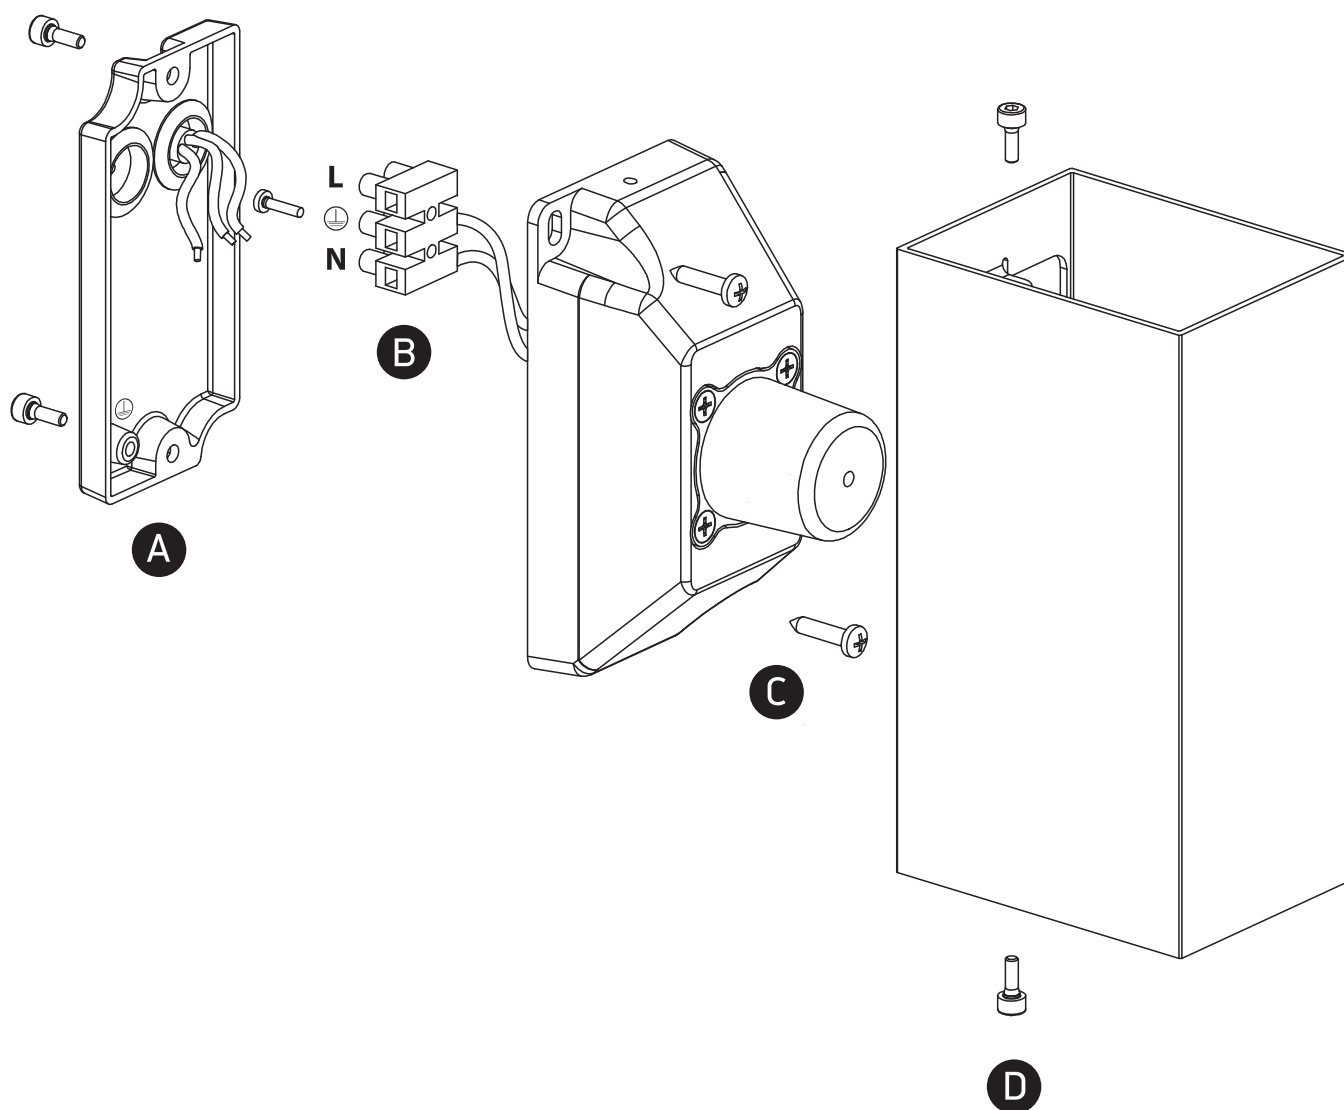

INSTALLATION MANUAL

67398A

ecolight

100-240V | 2x3W | IP54 | Die cast
Complete with 350mA driver.

80
CRI

Warnings:

1. Make sure that the product is installed properly before connecting to electricity.
2. Do not cover the fitting.
3. Maintenance and installation should only be carried out by a professional electrician.