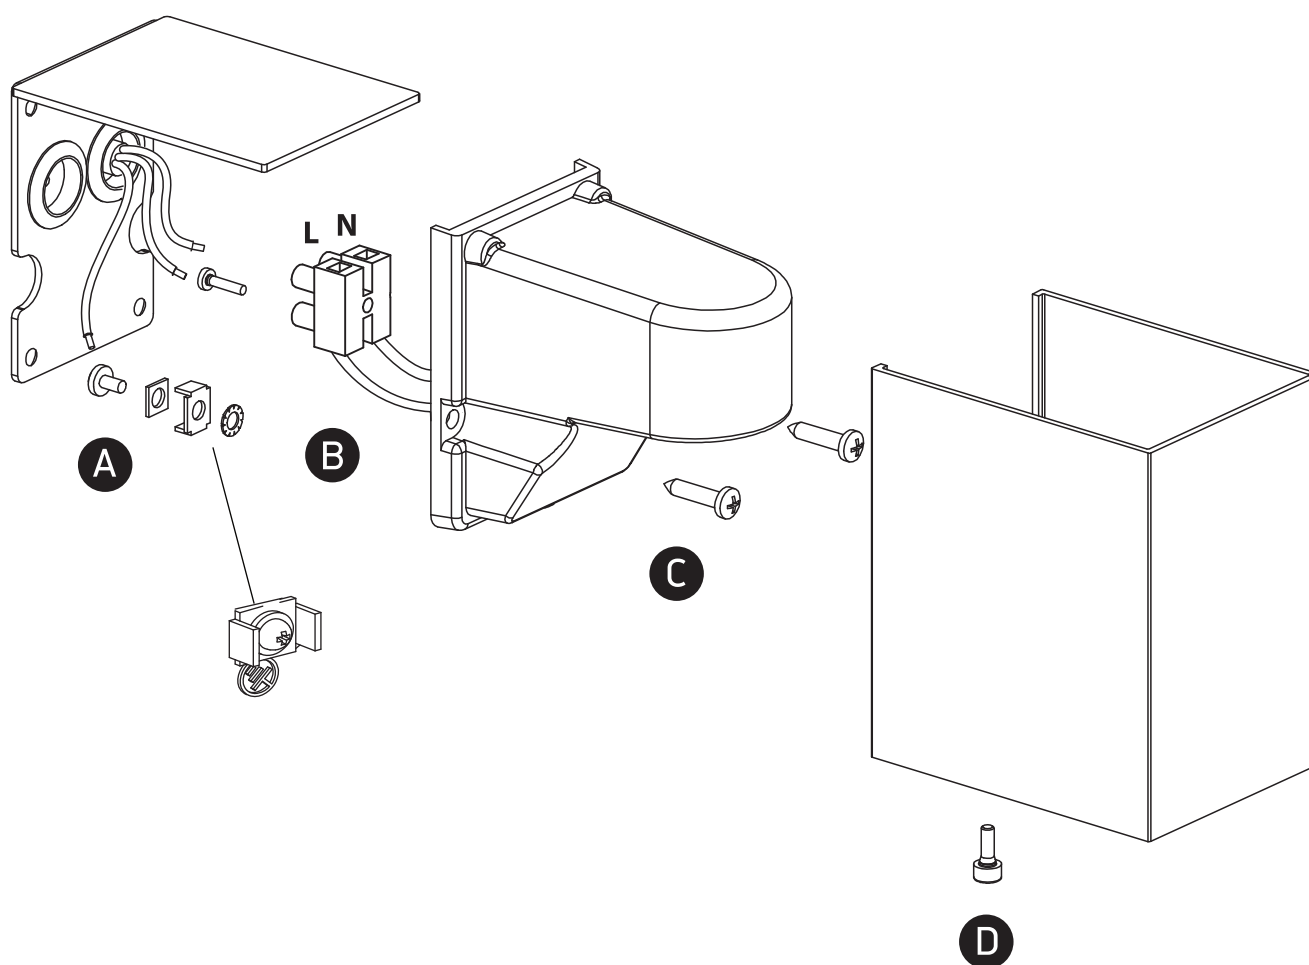

INSTALLATION MANUAL

67398

ecolight

100-240V | 3W | IP54 | Die cast
Complete with 350mA driver.

80
CRI

one
LIGHT

Warnings:

1. Make sure that the product is installed properly before connecting to electricity.
2. Do not cover the fitting.
3. Maintenance and installation should only be carried out by a professional electrician.