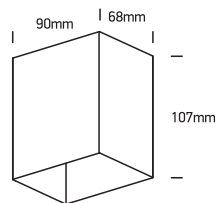

INSTALLATION MANUAL

67398

ecolight

100-240V | 3W | IP54 | Die cast
Complete with 350mA driver.

80
CRI

one
LIGHT

Warnings:

1. Make sure that the product is installed properly before connecting to electricity.
2. Do not cover the fitting.
3. Maintenance and installation should only be carried out by a professional electrician.