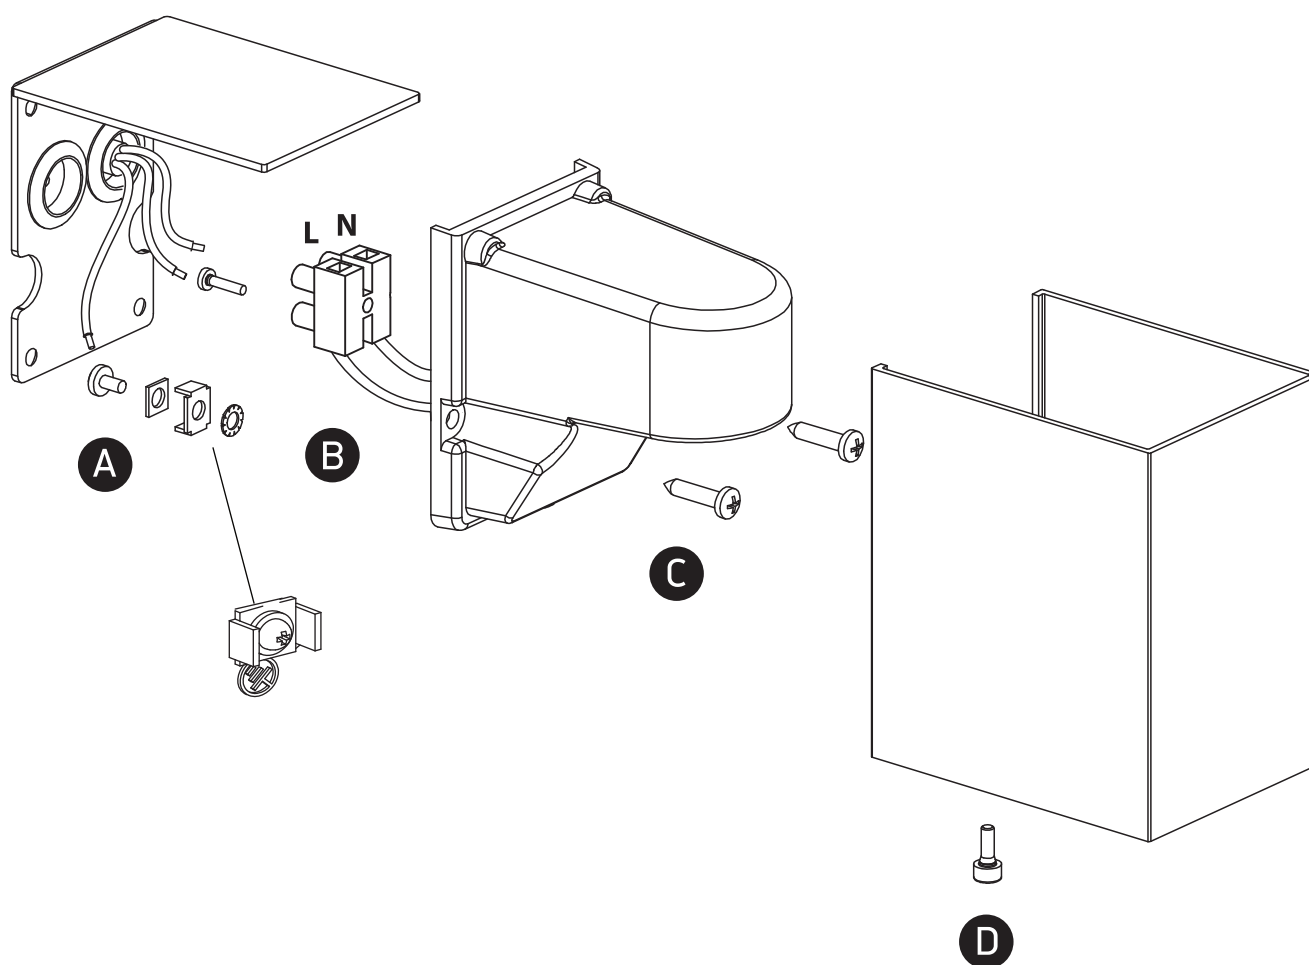

# INSTALLATION MANUAL

67398

**ecolight**

100-240V | 3W | IP54 | Die cast  
Complete with 350mA driver.

80  
CRI

**one**  
LIGHT