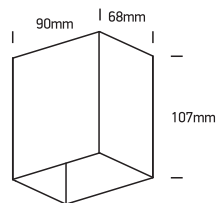

# INSTALLATION MANUAL

67398

**ecolight**

100-240V | 3W | IP54 | Die cast  
Complete with 350mA driver.

80  
CRI

**one**  
LIGHT