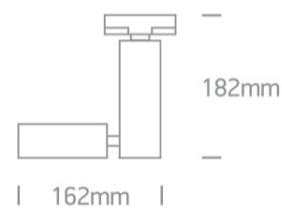

09 Track Lights>GU10 R111 Track Lights

65518T/W

50W GU10 R111 Track Spot Range .

Complies with standard EN60598-1 and any other specific standards.

Downloads

Dimensions

Related items

40001A/W

65518T/W

Colour

White

Material

Aluminium

Shape

Circular

Height

182mm

Diameter	111mm
Track mounted	Yes
Indoor	Yes
Adjustable	2 Directions

Electrical Characteristics

Gear	No
------	----

Fitting + Driver

Input Voltage	100-240V
50 Hz	Yes
60 Hz	Yes
Safety Class	
Power(Watts)	50W
IP Rating	IP20
Light Source	Replaceable lamp
Lamp Holder	GU10
Number of Lamps	1
Dimmable	N/A
F Mark	

Illumination Data

Illumination Diagram

Packing Info

Box Length	20cm
Box Width	12cm
Box Height	17cm
Box Weight	0.558kg
Pcs/Carton	12

Barcode

5291889041207

[Завантажено з mamadecor.ua](http://mamadecor.ua)

HS Code