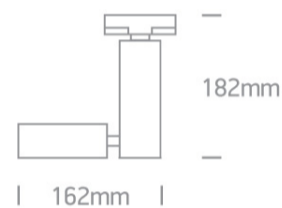

09 Track Lights>GU10 R111 Track Lights

65518T/B

50W GU10 R111 Track Spot Range .

Complies with standard EN60598-1 and any other specific standards.

Downloads

Dimensions

Related items

40001A/B

65518T/B

Colour

Black

Material

Aluminium

Shape

Circular

Height

182mm

Diameter	111mm
Track mounted	Yes
Indoor	Yes
Adjustable	2 Directions

Electrical Characteristics

Gear	No
------	----

Fitting + Driver

Input Voltage	100-240V
50 Hz	Yes
60 Hz	Yes
Safety Class	
Power(Watts)	50W
IP Rating	IP20
Light Source	Replaceable lamp
Lamp Holder	GU10
Number of Lamps	1
Dimmable	N/A
F Mark	

Illumination Data

Illumination Diagram

Packing Info

Box Length	20cm
Box Width	12cm
Box Height	17cm
Box Weight	0.558kg
Pcs/Carton	12

Barcode

5291889041214

[Завантажено з mamadecor.ua](http://mamadecor.ua)

HS Code