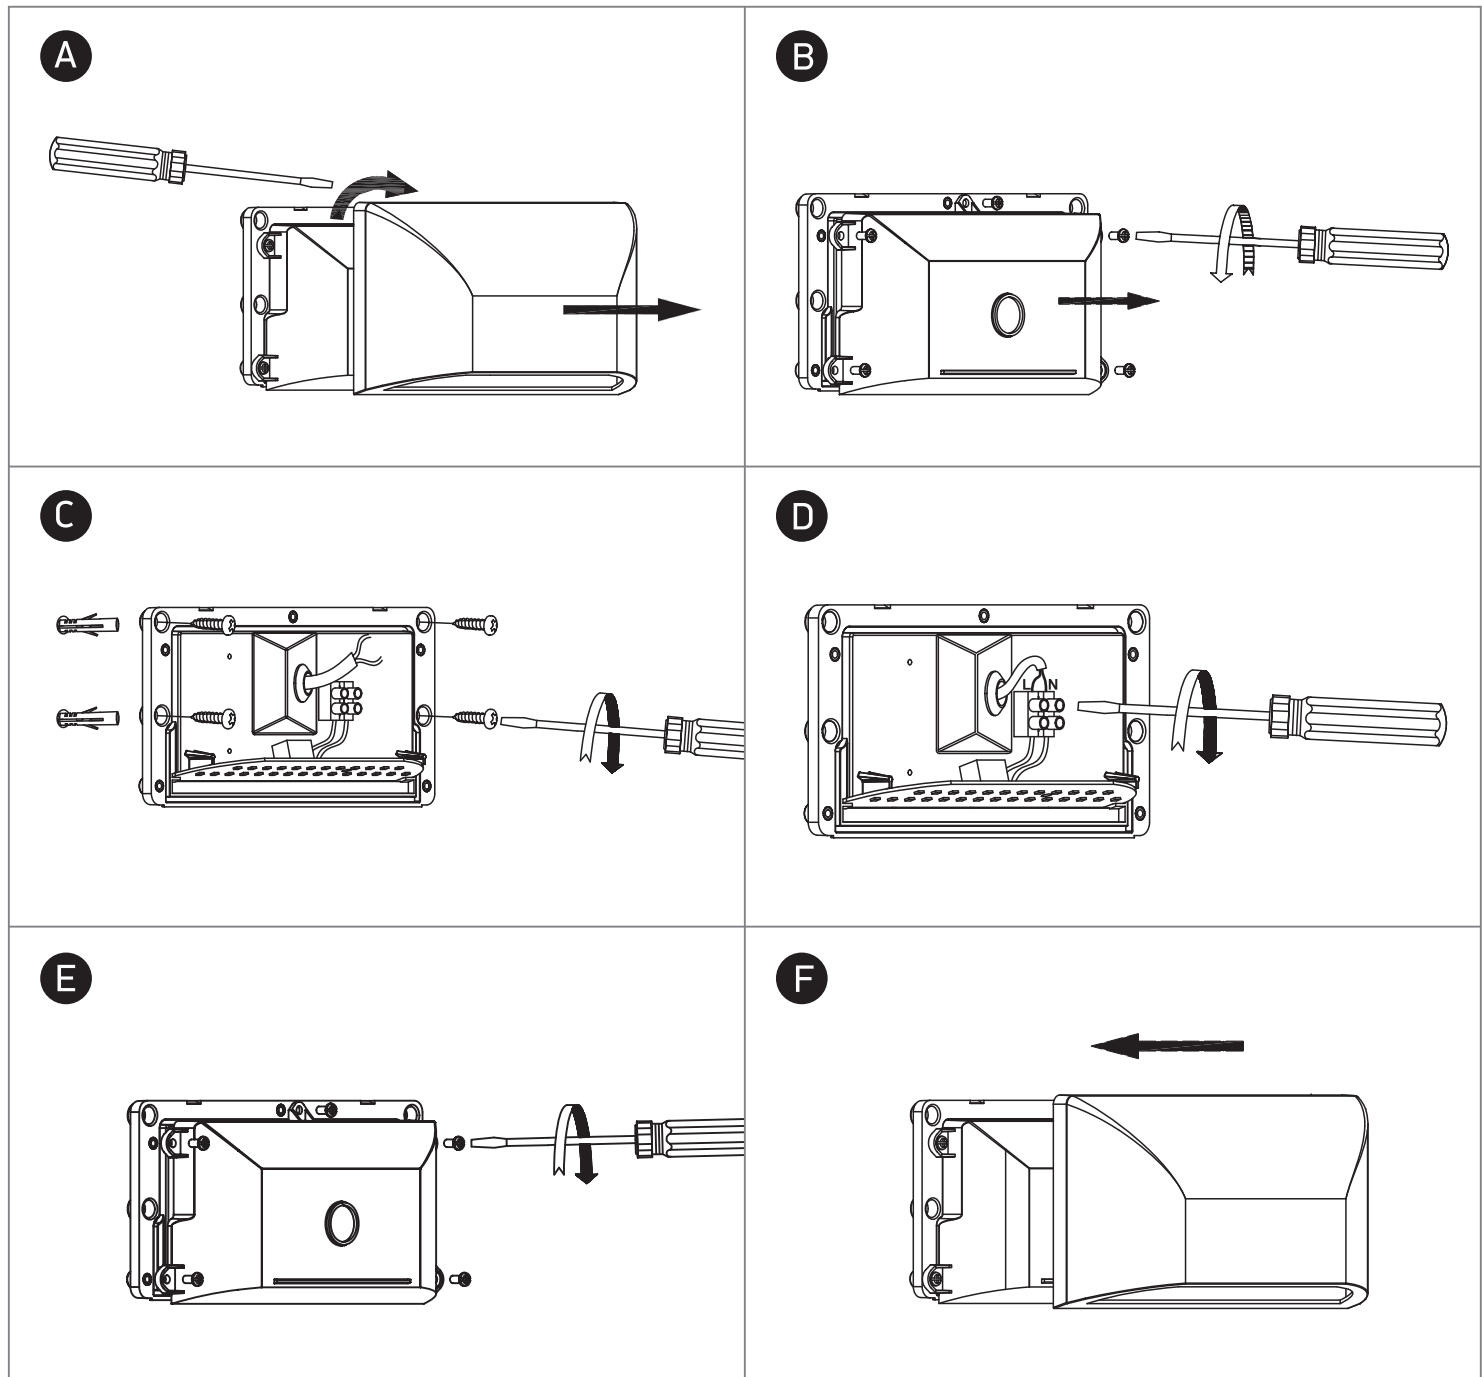

INSTALLATION MANUAL

67396

ecolight

80

CRI

one
LIGHT

230V | SMD 2835 | 6W | IP65 | ABS + PC

Warnings: