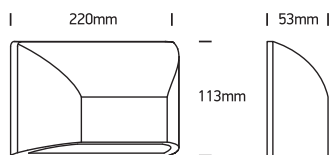

INSTALLATION MANUAL

67396

ecolight

80

CRI

one
LIGHT

230V | SMD 2835 | 6W | IP65 | ABS + PC

Warnings: