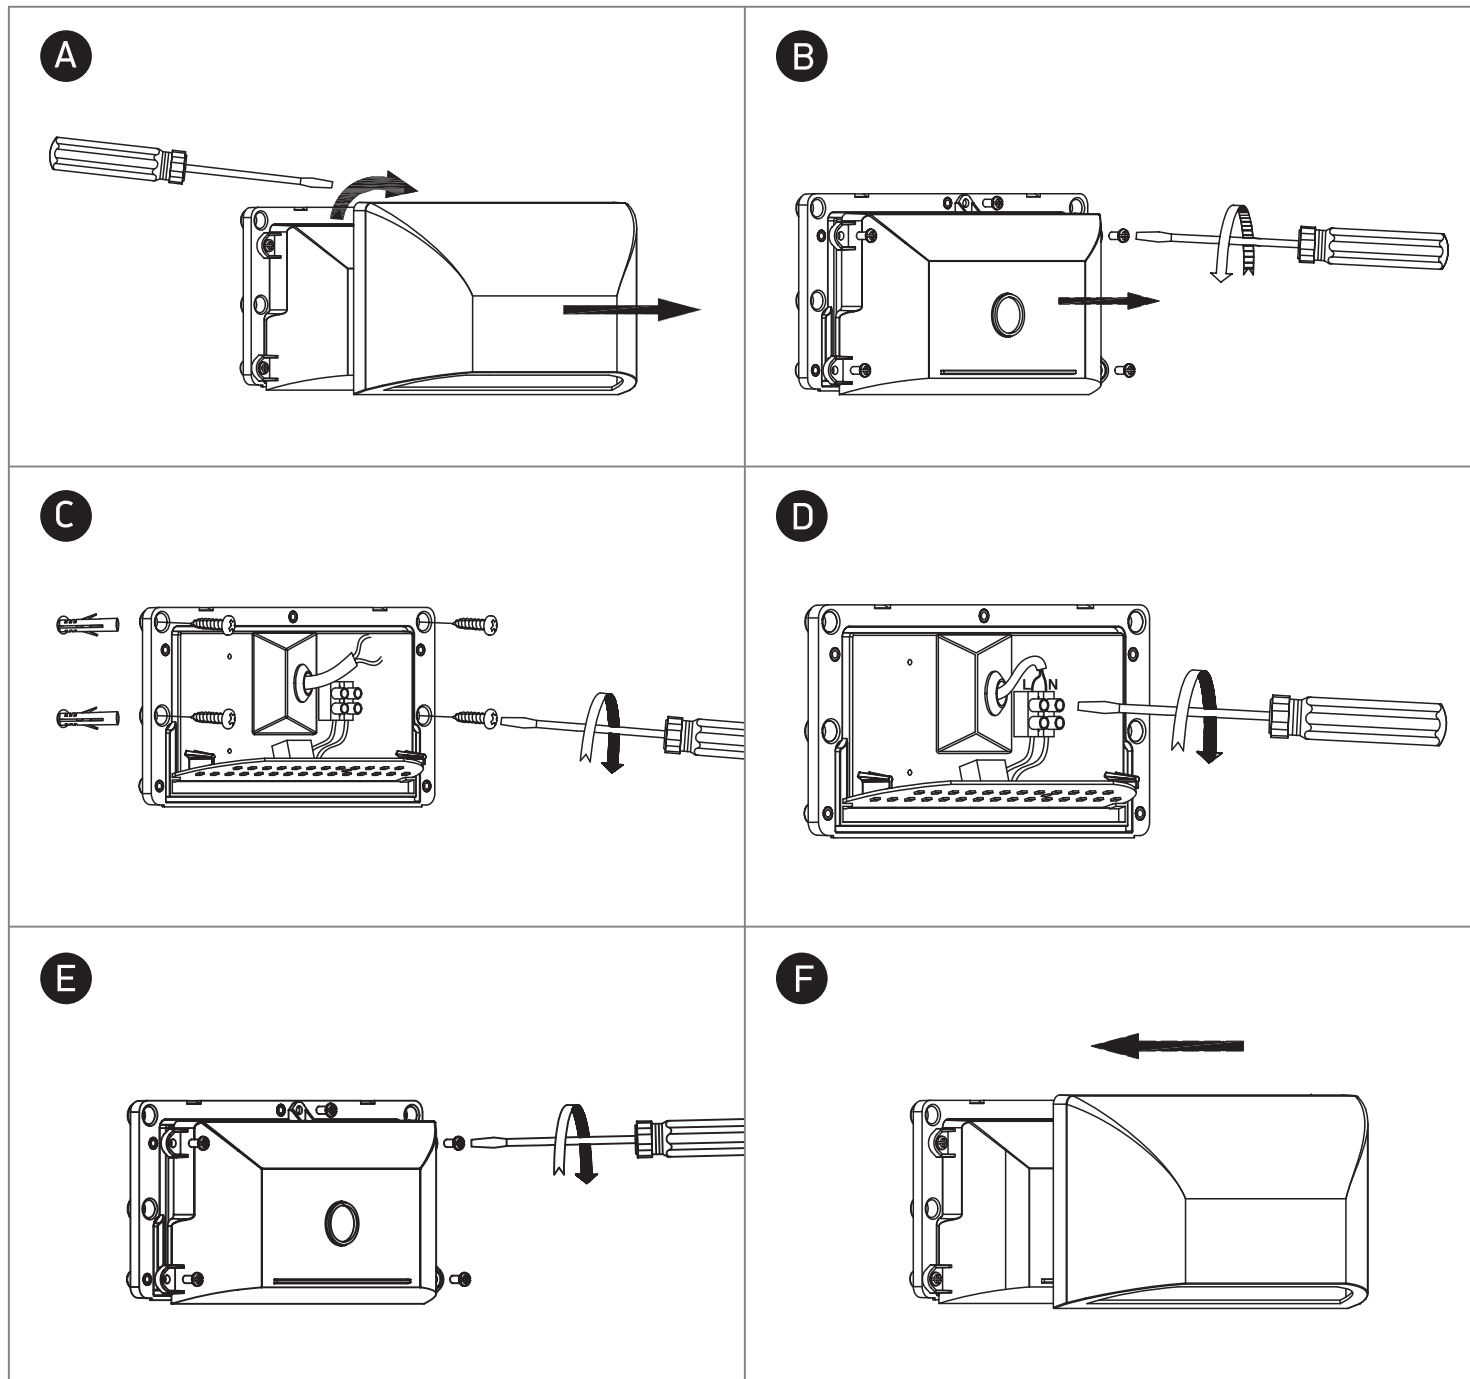

INSTALLATION MANUAL

67396

ecolight

80

CRI

one
LIGHT

230V | SMD 2835 | 6W | IP65 | ABS + PC

Warnings: