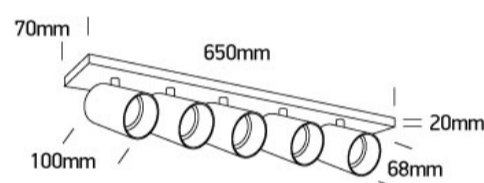

12 Wall & Ceiling>The Retro GU10 Spots

65505N/W

5x10W Retro surface wall and ceiling decorative MR16 GU10 Spot.

Complies with standard EN60598-1 and any other specific standards.

Downloads

Dimensions

Physical Specification

Item Group	12 Wall & Ceiling
Family	The Retro GU10 Spots
Order Code	65505N/W
Colour	White
Material	Aluminium
Shape	Rectangular
Length	650mm
Width	70mm
Height	20mm
Surface Ceiling	Yes
Surface Wall	Yes
Indoor	Yes

F Mark	
--------	---

Illumination Data

Illumination Diagram	
----------------------	---

Dark Light	Yes
------------	-----

Packing Info

Box Length	13cm
------------	------

Box Width	8,5cm
-----------	-------

Box Height	69cm
------------	------

Box Weight	2.270kg
------------	---------

Pcs/Carton	6
------------	---

Barcode	5291889070856
---------	---------------

HS Code	9405413990
---------	------------

Warranty