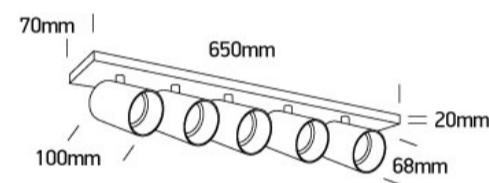

12 Wall & Ceiling>The Retro GU10 Spots

65505N/MG

5x10W Retro surface wall and ceiling decorative MR16 GU10 Spot.

Complies with standard EN60598-1 and any other specific standards.

Downloads

Dimensions

Physical Specification

Item Group	12 Wall & Ceiling
Family	The Retro GU10 Spots
Order Code	65505N/MG
Colour	Metal Grey
Material	Aluminium
Shape	Rectangular
Length	650mm
Width	70mm
Height	20mm
Surface Ceiling	Yes
Surface Wall	Yes
Indoor	Yes

F Mark	
--------	---

Illumination Data

Illumination Diagram	
----------------------	---

Dark Light	Yes
------------	-----

Packing Info

Box Length	13cm
------------	------

Box Width	8,5cm
-----------	-------

Box Height	69cm
------------	------

Box Weight	2.270kg
------------	---------

Pcs/Carton	6
------------	---

Barcode	5291889070887
---------	---------------

HS Code	9405413990
---------	------------

Warranty