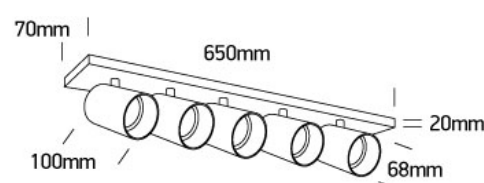

12 Wall & Ceiling>The Retro GU10 Spots

65505N/BBS

5x10W Retro surface wall and ceiling decorative MR16 GU10 Spot.

Complies with standard EN60598-1 and any other specific standards.

Downloads

Dimensions

Physical Specification

Item Group	12 Wall & Ceiling
Family	The Retro GU10 Spots
Order Code	65505N/BBS
Colour	Brushed Brass
Material	Aluminium
Shape	Rectangular
Length	650mm
Width	70mm
Height	20mm
Surface Ceiling	Yes
Surface Wall	Yes
Indoor	Yes

F Mark	
--------	---

Illumination Data

Illumination Diagram	
----------------------	---

Dark Light	Yes
------------	-----

Packing Info

Box Length	13cm
------------	------

Box Width	8,5cm
-----------	-------

Box Height	69cm
------------	------

Box Weight	2.270kg
------------	---------

Pcs/Carton	6
------------	---

Barcode	5291889070863
---------	---------------

HS Code	9405413990
---------	------------

Warranty