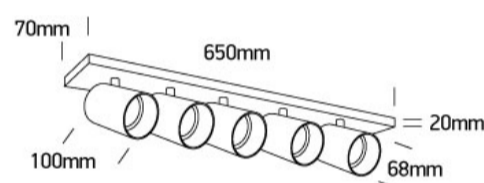

12 Wall & Ceiling>The Retro GU10 Spots

65505N/B

5x10W Retro surface wall and ceiling decorative MR16 GU10 Spot.

Complies with standard EN60598-1 and any other specific standards.

Downloads

Dimensions

Physical Specification

Item Group	12 Wall & Ceiling
Family	The Retro GU10 Spots
Order Code	65505N/B
Colour	Black
Material	Aluminium
Shape	Rectangular
Length	650mm
Width	70mm
Height	20mm
Surface Ceiling	Yes
Surface Wall	Yes
Indoor	Yes

F Mark	
--------	---

Illumination Data

Illumination Diagram	
----------------------	---

Dark Light	Yes
------------	-----

Packing Info

Box Length	13cm
------------	------

Box Width	8,5cm
-----------	-------

Box Height	69cm
------------	------

Box Weight	2.270kg
------------	---------

Pcs/Carton	6
------------	---

Barcode	5291889070849
---------	---------------

HS Code	9405413990
---------	------------

Warranty