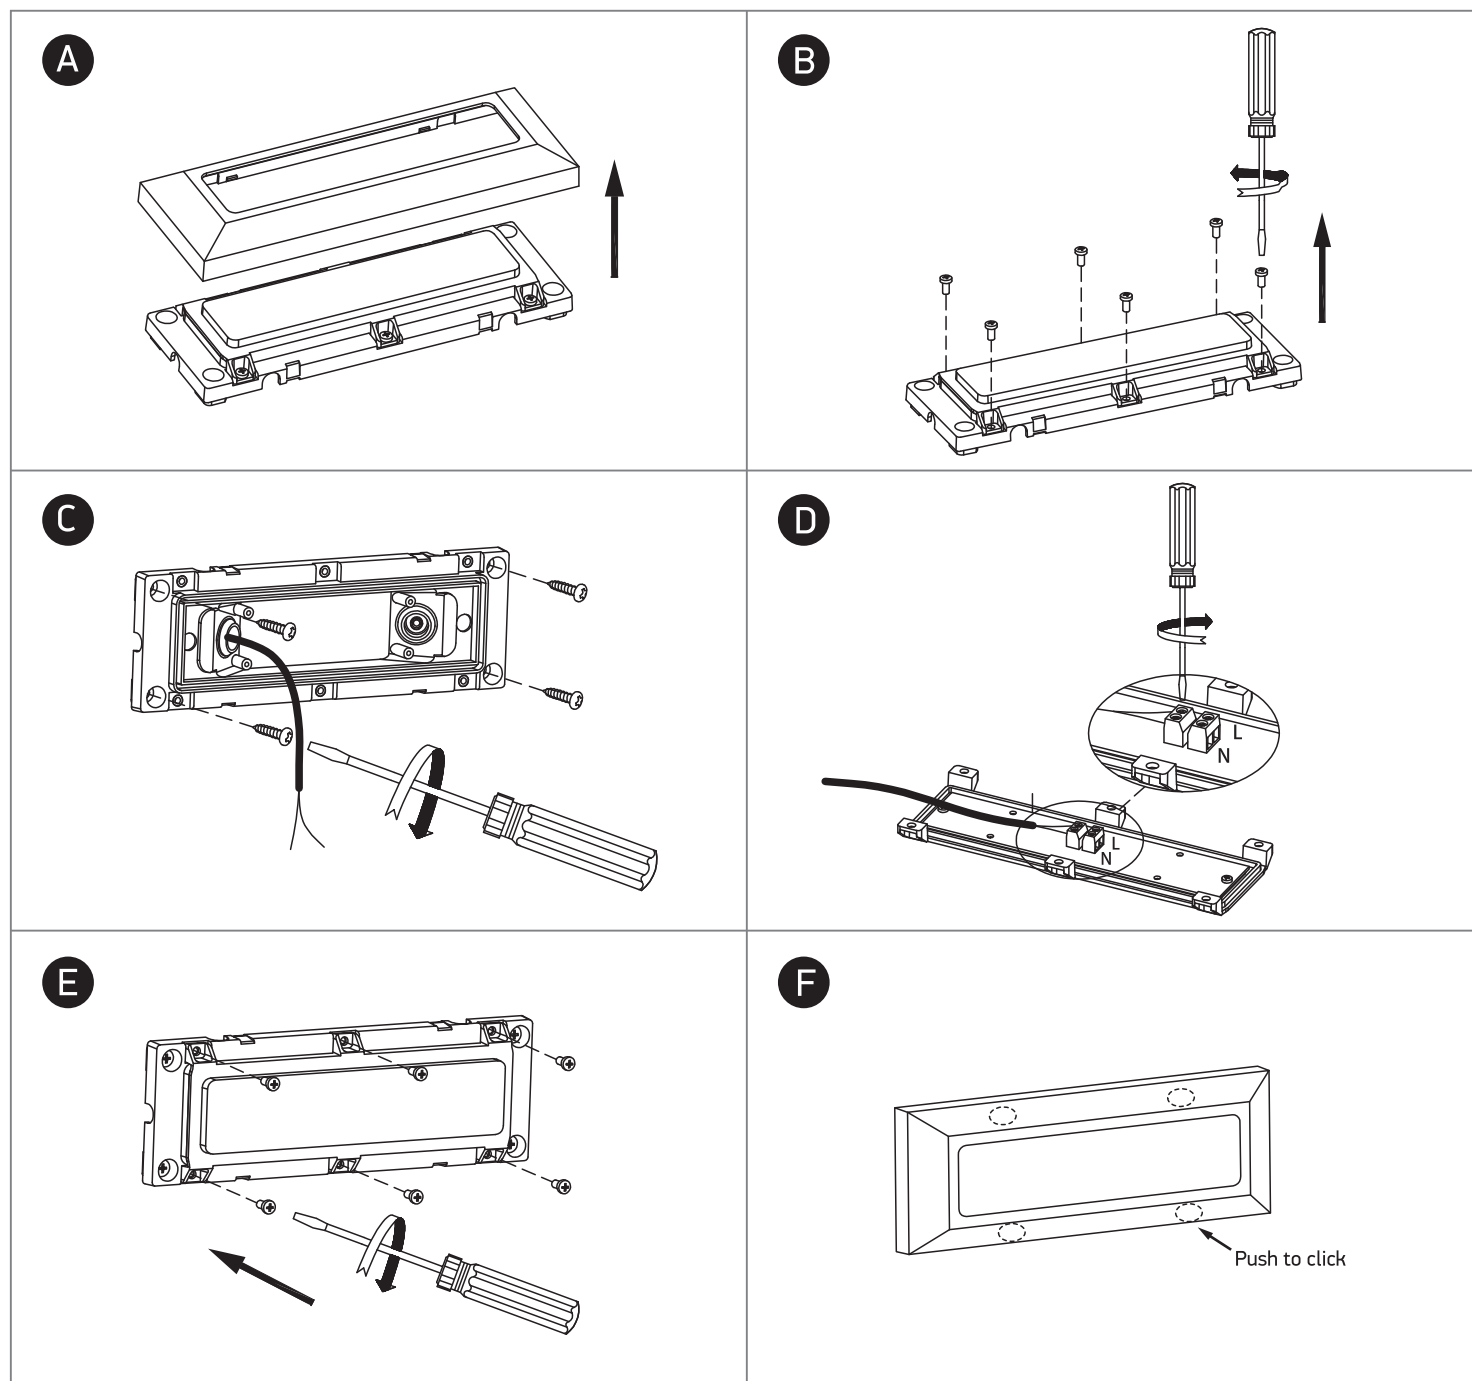

# INSTALLATION MANUAL

67394

**ecolight**
IK<sup>08</sup>
**one**  
LIGHT

230V | SMD 2835 | 3,5W | IP65 | ABS + PC

AC LED

80  
CRI

## Warnings:

1. Make sure that the product is installed properly before connecting to electricity.
2. Do not cover the fitting.
3. Maintenance and installation should only be carried out by a professional electrician.