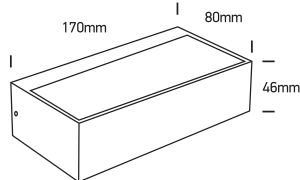

INSTALLATION MANUAL

67392

ecolight

230V | SMD 2835 | 7W | IP65 | ABS + PC
Complete with 500mA driver.

one
LIGHT

Warnings:

1. Make sure that the product is installed properly before connecting to electricity.
2. Do not cover the fitting.
3. Maintenance and installation should only be carried out by a professional electrician.