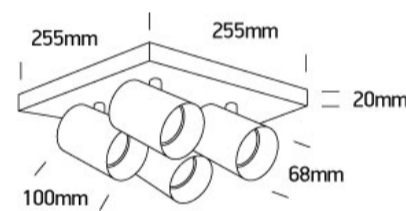

12 Wall & Ceiling>The Retro GU10 Spots

65405N/W

4x10W Retro surface wall and ceiling decorative MR16 GU10 Spot.

Complies with standard EN60598-1 and any other specific standards.

Downloads

Dimensions

Physical Specification

Item Group	12 Wall & Ceiling
Family	The Retro GU10 Spots
Order Code	65405N/W
Colour	White
Material	Aluminium
Shape	Rectangular
Length	255mm
Width	255mm
Height	20mm
Surface Ceiling	Yes
Surface Wall	Yes
Indoor	Yes

F Mark	
--------	---

Illumination Data

Illumination Diagram	
----------------------	---

Dark Light	Yes
------------	-----

Packing Info

Box Length	26,3cm
------------	--------

Box Width	11,2cm
-----------	--------

Box Height	27,8cm
------------	--------

Box Weight	2.500kg
------------	---------

Pcs/Carton	6
------------	---

Barcode	5291889070818
---------	---------------

HS Code	9405413990
---------	------------

Warranty