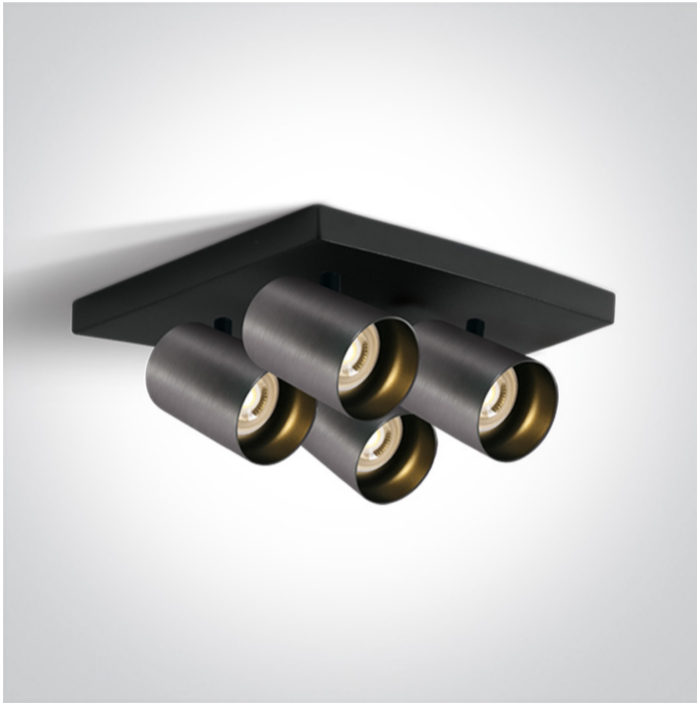

12 Wall &amp; Ceiling&gt;The Retro GU10 Spots

65405N/MG

4x10W Retro surface wall and ceiling decorative MR16 GU10 Spot.

Complies with standard EN60598-1 and any other specific standards.

## Physical Specification

Item Group	12 Wall & Ceiling
Family	The Retro GU10 Spots
Order Code	65405N/MG
Colour	Metal Grey
Material	Aluminium
Shape	Rectangular
Length	255mm
Width	255mm
Height	20mm
Surface Ceiling	Yes
Surface Wall	Yes
Indoor	Yes