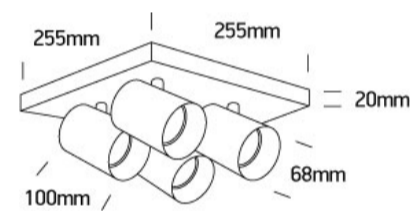

12 Wall &amp; Ceiling&gt;The Retro GU10 Spots

65405N/MG

4x10W Retro surface wall and ceiling decorative MR16 GU10 Spot.

Complies with standard EN60598-1 and any other specific standards.

## Dimensions

## Physical Specification

Item Group	12 Wall & Ceiling
Family	The Retro GU10 Spots
Order Code	65405N/MG
Colour	Metal Grey
Material	Aluminium
Shape	Rectangular
Length	255mm
Width	255mm
Height	20mm
Surface Ceiling	Yes
Surface Wall	Yes
Indoor	Yes

## Packing Info

Box Length	26,3cm
------------	--------

Box Width	11,2cm
-----------	--------

Box Height	27,8cm
------------	--------

Box Weight	2.500kg
------------	---------

Pcs/Carton	6
------------	---