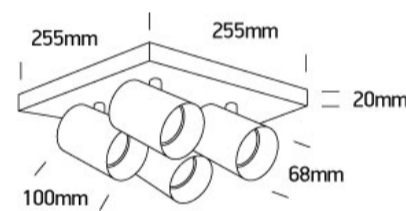

12 Wall & Ceiling>The Retro GU10 Spots

65405N/BBS

4x10W Retro surface wall and ceiling decorative MR16 GU10 Spot.

Complies with standard EN60598-1 and any other specific standards.

Downloads

Dimensions

Physical Specification

| | |
|-----------------|----------------------|
| Item Group | 12 Wall & Ceiling |
| Family | The Retro GU10 Spots |
| Order Code | 65405N/BBS |
| Colour | Brushed Brass |
| Material | Aluminium |
| Shape | Rectangular |
| Length | 255mm |
| Width | 255mm |
| Height | 20mm |
| Surface Ceiling | Yes |
| Surface Wall | Yes |
| Indoor | Yes |

| | |
|-----------|--------|
| Box Width | 11,2cm |
|-----------|--------|

| | |
|------------|--------|
| Box Height | 27,8cm |
|------------|--------|

| | |
|------------|---------|
| Box Weight | 2.500kg |
|------------|---------|