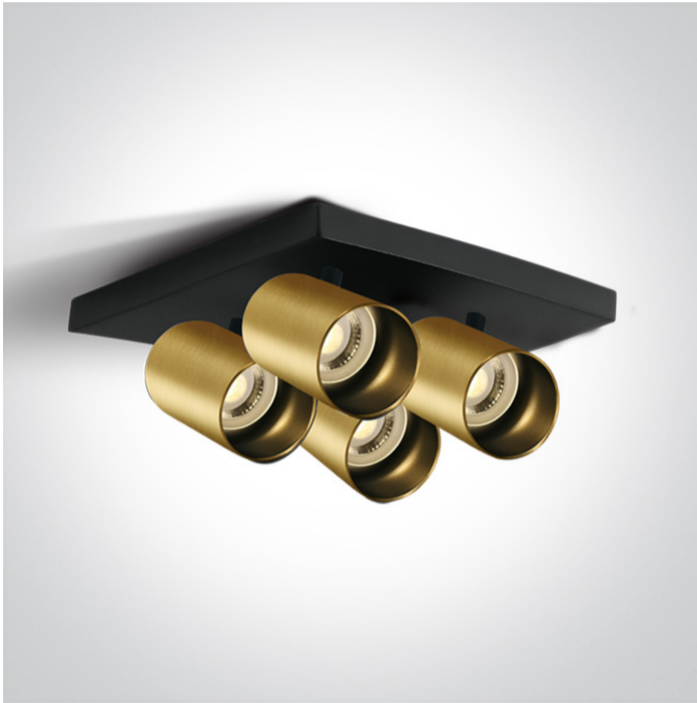

12 Wall & Ceiling>The Retro GU10 Spots

65405N/BBS

4x10W Retro surface wall and ceiling decorative MR16 GU10 Spot.

Complies with standard EN60598-1 and any other specific standards.

Downloads

Dimensions

Physical Specification

| | |
|-----------------|----------------------|
| Item Group | 12 Wall & Ceiling |
| Family | The Retro GU10 Spots |
| Order Code | 65405N/BBS |
| Colour | Brushed Brass |
| Material | Aluminium |
| Shape | Rectangular |
| Length | 255mm |
| Width | 255mm |
| Height | 20mm |
| Surface Ceiling | Yes |
| Surface Wall | Yes |
| Indoor | Yes |