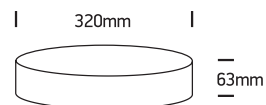

INSTALLATION MANUAL

67390

ecolight

230V | SMD 2835 | 21W | IP65 | ABS + PC
Complete with 500mA driver.

**80
CRI**

one
LIGHT

Warnings:

1. Make sure that the product is installed properly before connecting to electricity.
2. Do not cover the fitting.
3. Maintenance and installation should only be carried out by a professional electrician.