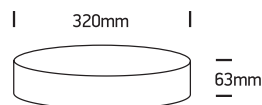

INSTALLATION MANUAL

67390

ecolight

230V | SMD 2835 | 21W | IP65 | ABS + PC
Complete with 500mA driver.

**80
CRI**

one
LIGHT

Warnings:

1. Make sure that the product is installed properly before connecting to electricity.
2. Do not cover the fitting.
3. Maintenance and installation should only be carried out by a professional electrician.