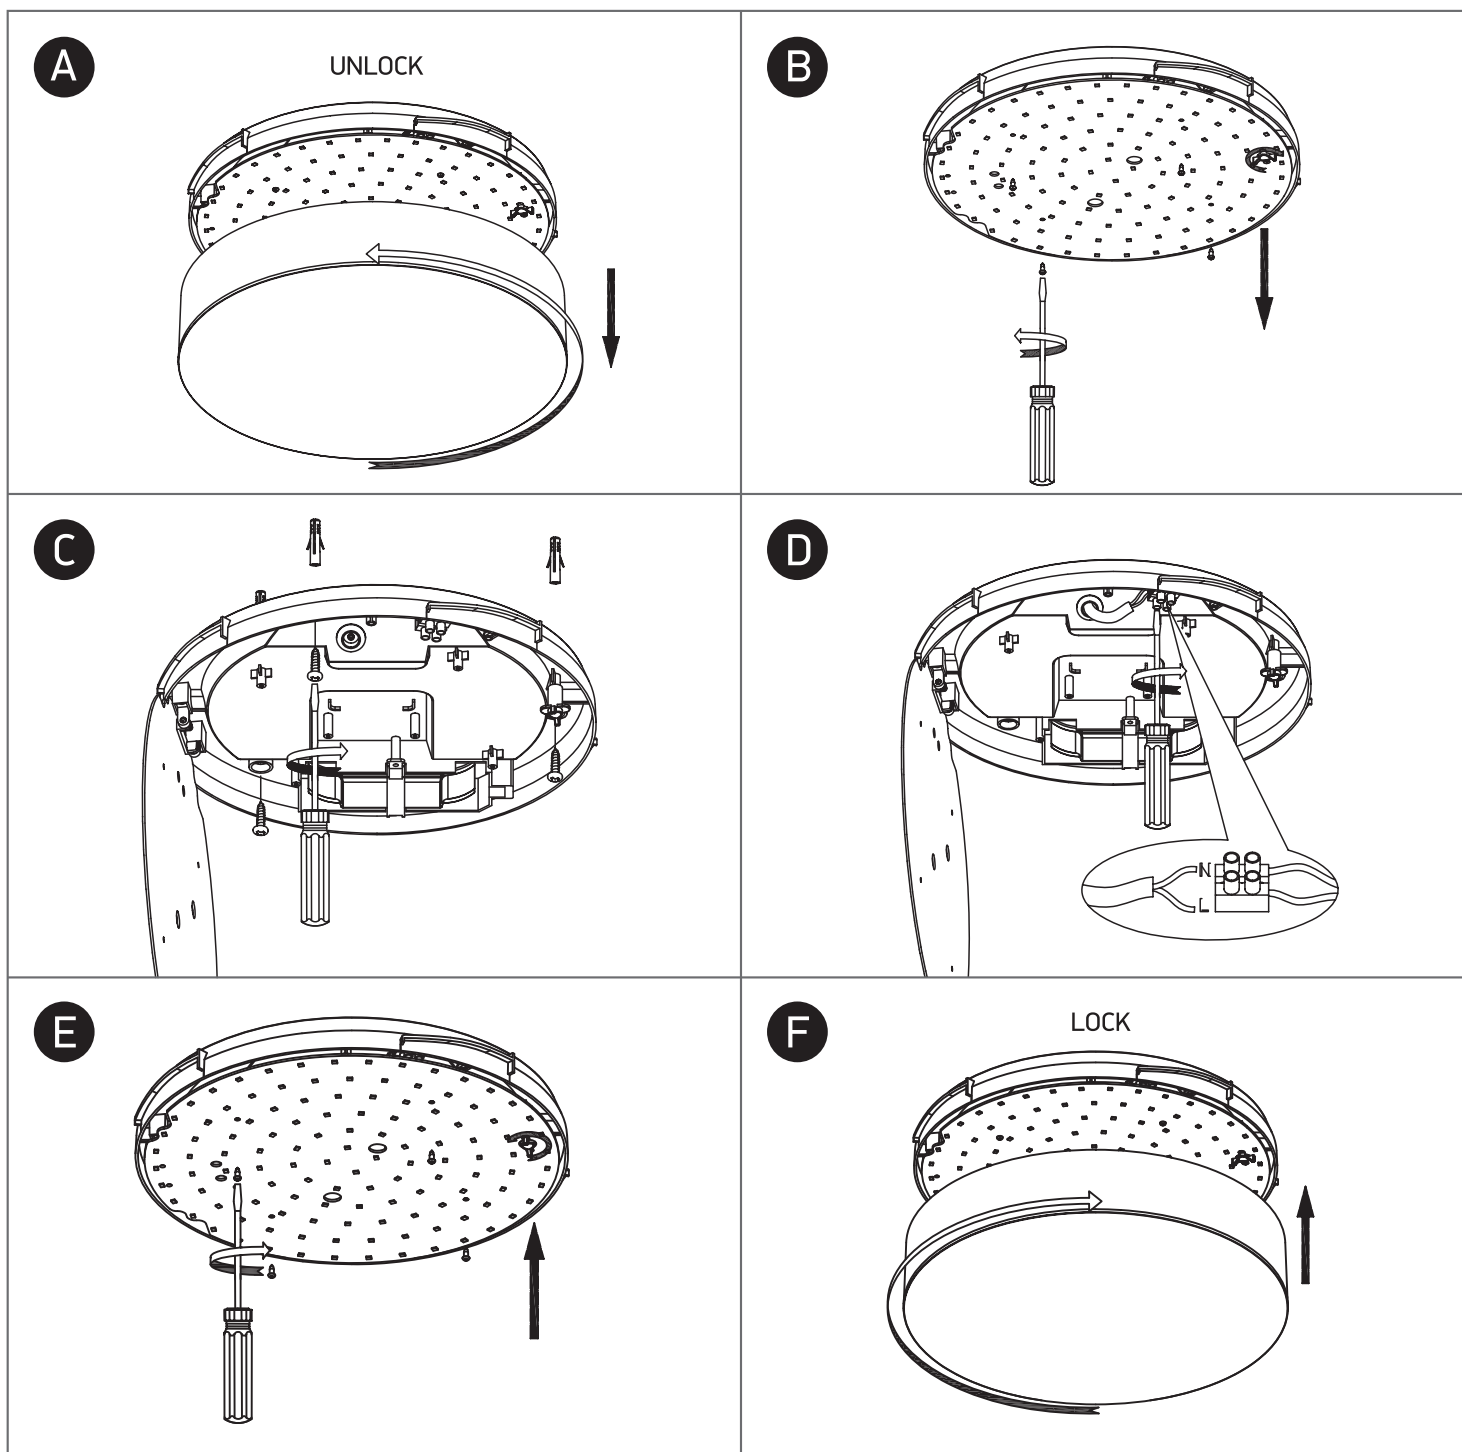

INSTALLATION MANUAL

67390

ecolight

230V | SMD 2835 | 21W | IP65 | ABS + PC
Complete with 500mA driver.

**80
CRI**

one
LIGHT

Warnings:

1. Make sure that the product is installed properly before connecting to electricity.
2. Do not cover the fitting.
3. Maintenance and installation should only be carried out by a professional electrician.