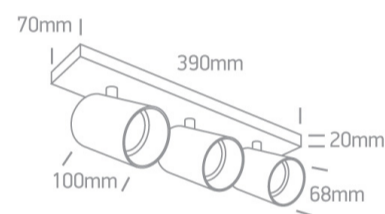

12 Wall & Ceiling>The Retro GU10 Spots

65305N/W

3x10W Retro surface wall and ceiling decorative MR16 GU10 Spot.

Complies with standard EN60598-1 and any other specific standards.

Downloads

Dimensions

Physical Specification

Item Group	12 Wall & Ceiling
Family	The Retro GU10 Spots
Order Code	65305N/W
Colour	White
Material	Aluminium
Shape	Rectangular
Length	390mm
Width	70mm
Height	20mm
Surface Ceiling	Yes
Surface Wall	Yes
Indoor	Yes

F Mark	
--------	---

Illumination Data

Illumination Diagram	
----------------------	---

Dark Light	Yes
------------	-----

Packing Info

Box Length	43cm
------------	------

Box Width	8,5cm
-----------	-------

Box Height	13cm
------------	------

Box Weight	1.416kg
------------	---------

Pcs/Carton	6
------------	---

Barcode	5291889055655
---------	---------------

HS Code	9405413990
---------	------------

Warranty