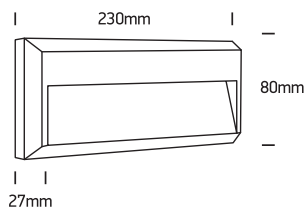

INSTALLATION MANUAL

67388C

ecolight

DARK LIGHT
IK⁰⁸

80
CRI

230V | SMD 2835 | 2W | IP65 | ABS+PC
AC LED.

one
LIGHT

Warnings: