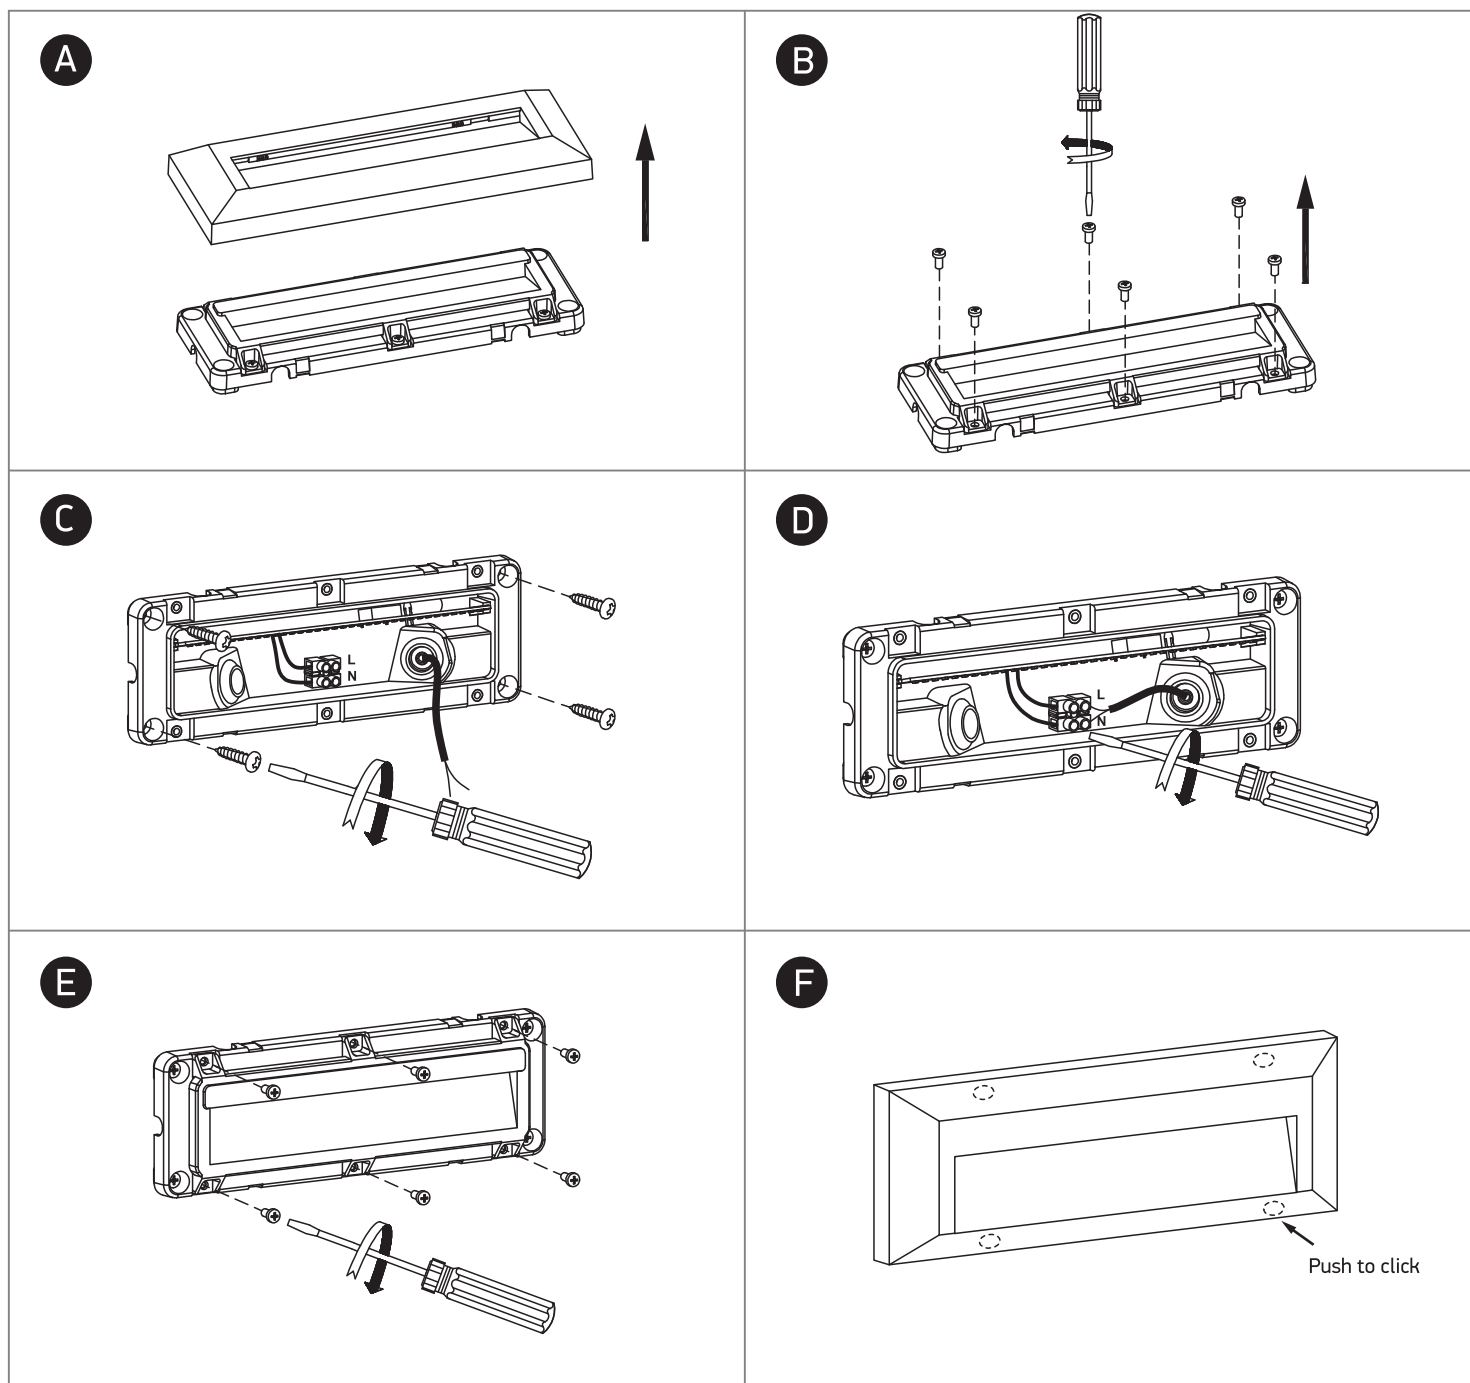

INSTALLATION MANUAL

67388C

ecolight

DARK LIGHT
IK⁰⁸

80
CRI

230V | SMD 2835 | 2W | IP65 | ABS+PC
AC LED.

one
LIGHT

Warnings: