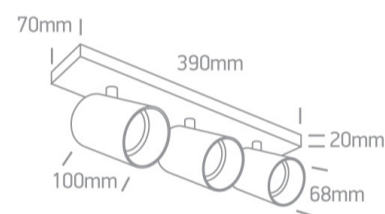

12 Wall & Ceiling>The Retro GU10 Spots

65305N/MG

3x10W Retro surface wall and ceiling decorative MR16 GU10 Spot.

Complies with standard EN60598-1 and any other specific standards.

Downloads

Dimensions

Physical Specification

Item Group	12 Wall & Ceiling
Family	The Retro GU10 Spots
Order Code	65305N/MG
Colour	Metal Grey
Material	Aluminium
Shape	Rectangular
Length	390mm
Width	70mm
Height	20mm
Surface Ceiling	Yes
Surface Wall	Yes
Indoor	Yes

F Mark	
--------	---

Illumination Data

Illumination Diagram	
----------------------	---

Dark Light	Yes
------------	-----

Packing Info

Box Length	43cm
------------	------

Box Width	8,5cm
-----------	-------

Box Height	13cm
------------	------

Box Weight	1.416kg
------------	---------

Pcs/Carton	6
------------	---

Barcode	5291889065012
---------	---------------

HS Code	9405413990
---------	------------

Warranty