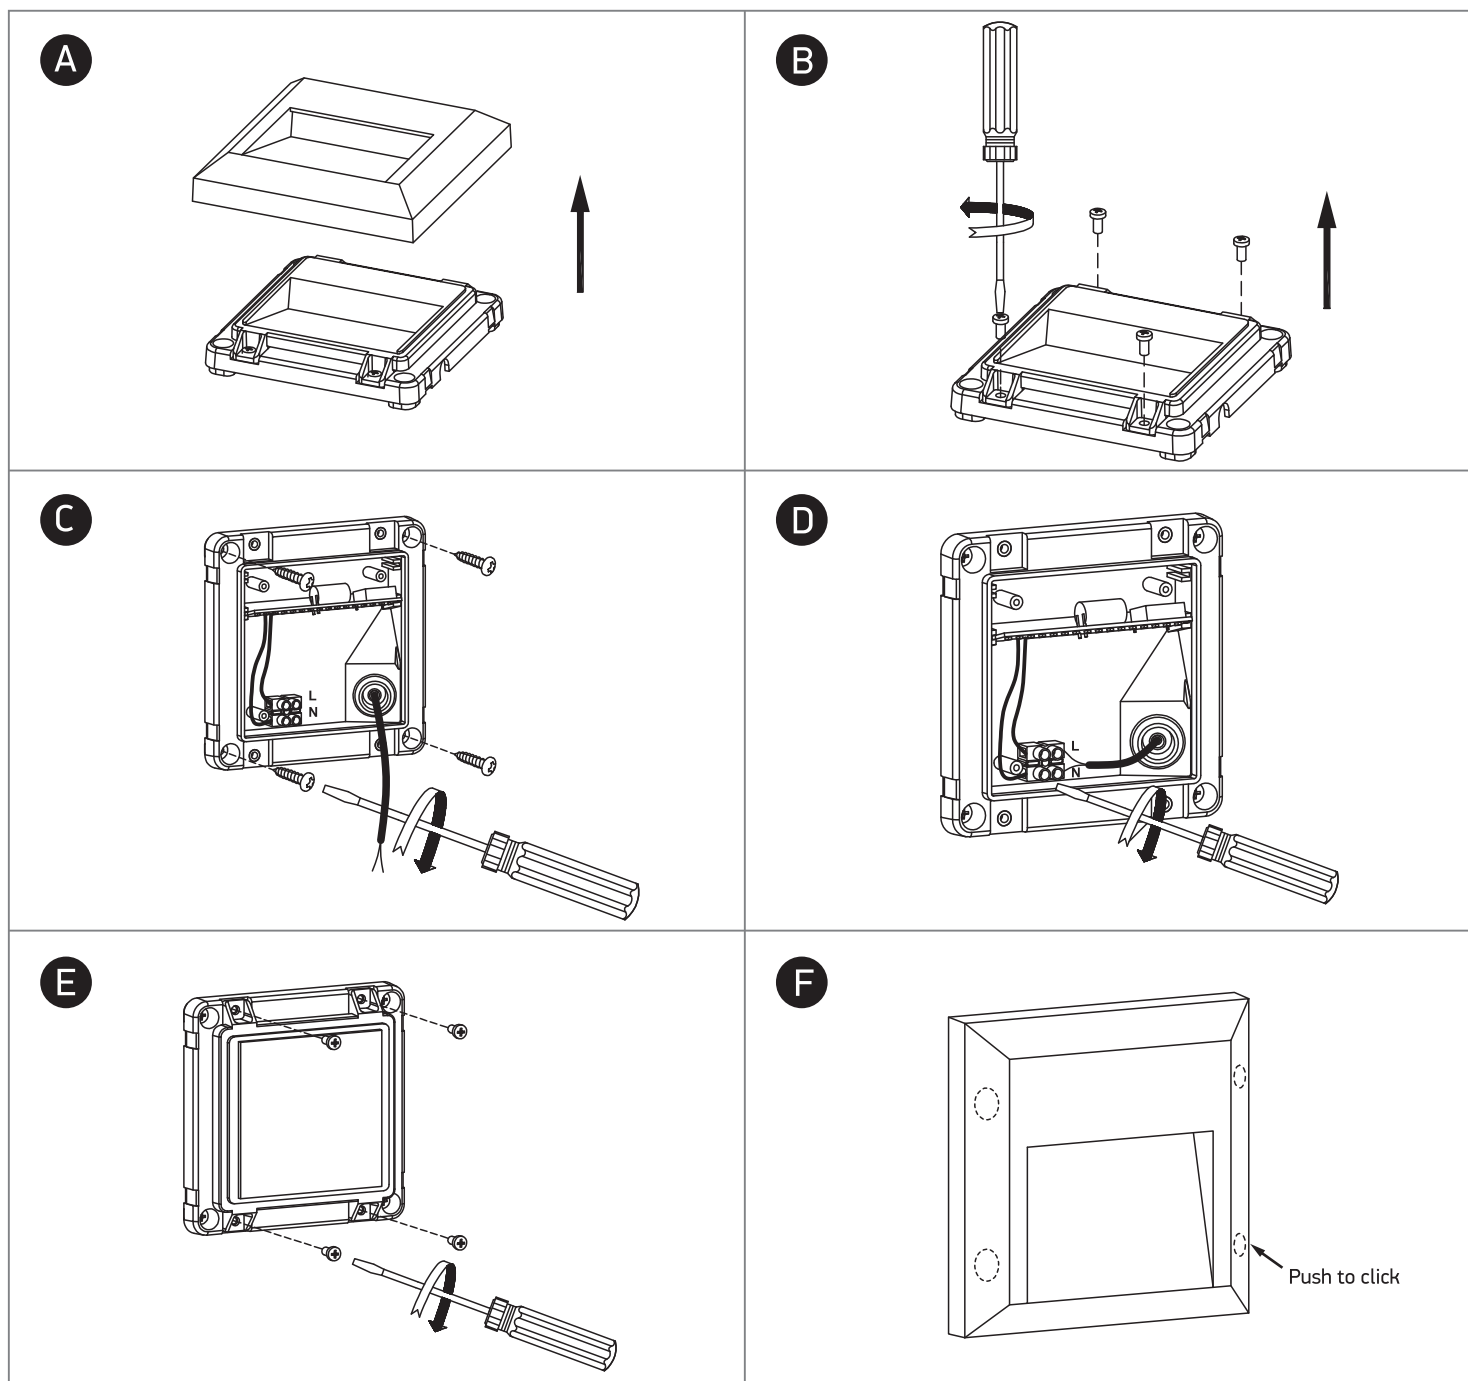

# INSTALLATION MANUAL

67388B

**ecolight**
DARK  
LIGHTIK<sup>08</sup>80  
CRI
 230V | SMD 2835 | 2W | IP65 | ABS + PC  
 AC LED.

**one**  
 LIGHT