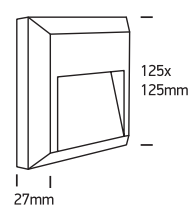

# INSTALLATION MANUAL

67388B

**ecolight**
DARK  
LIGHTIK<sup>08</sup>80  
CRI
 230V | SMD 2835 | 2W | IP65 | ABS + PC  
 AC LED.

**one**  
 LIGHT