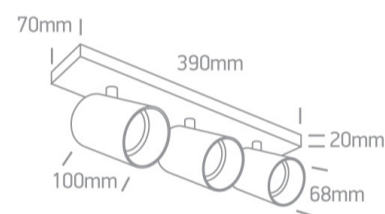

12 Wall & Ceiling>The Retro GU10 Spots

65305N/BBS

3x10W Retro surface wall and ceiling decorative MR16 GU10 Spot.

Complies with standard EN60598-1 and any other specific standards.

Downloads

Dimensions

Physical Specification

Item Group	12 Wall & Ceiling
Family	The Retro GU10 Spots
Order Code	65305N/BBS
Colour	Brushed Brass
Material	Aluminium
Shape	Rectangular
Length	390mm
Width	70mm
Height	20mm
Surface Ceiling	Yes
Surface Wall	Yes
Indoor	Yes

F Mark	
--------	---

Illumination Data

Illumination Diagram	
----------------------	---

Dark Light	Yes
------------	-----

Packing Info

Box Length	43cm
------------	------

Box Width	8,5cm
-----------	-------

Box Height	13cm
------------	------

Box Weight	1.416kg
------------	---------

Pcs/Carton	6
------------	---

Barcode	5291889065029
---------	---------------

HS Code	9405413990
---------	------------

Warranty